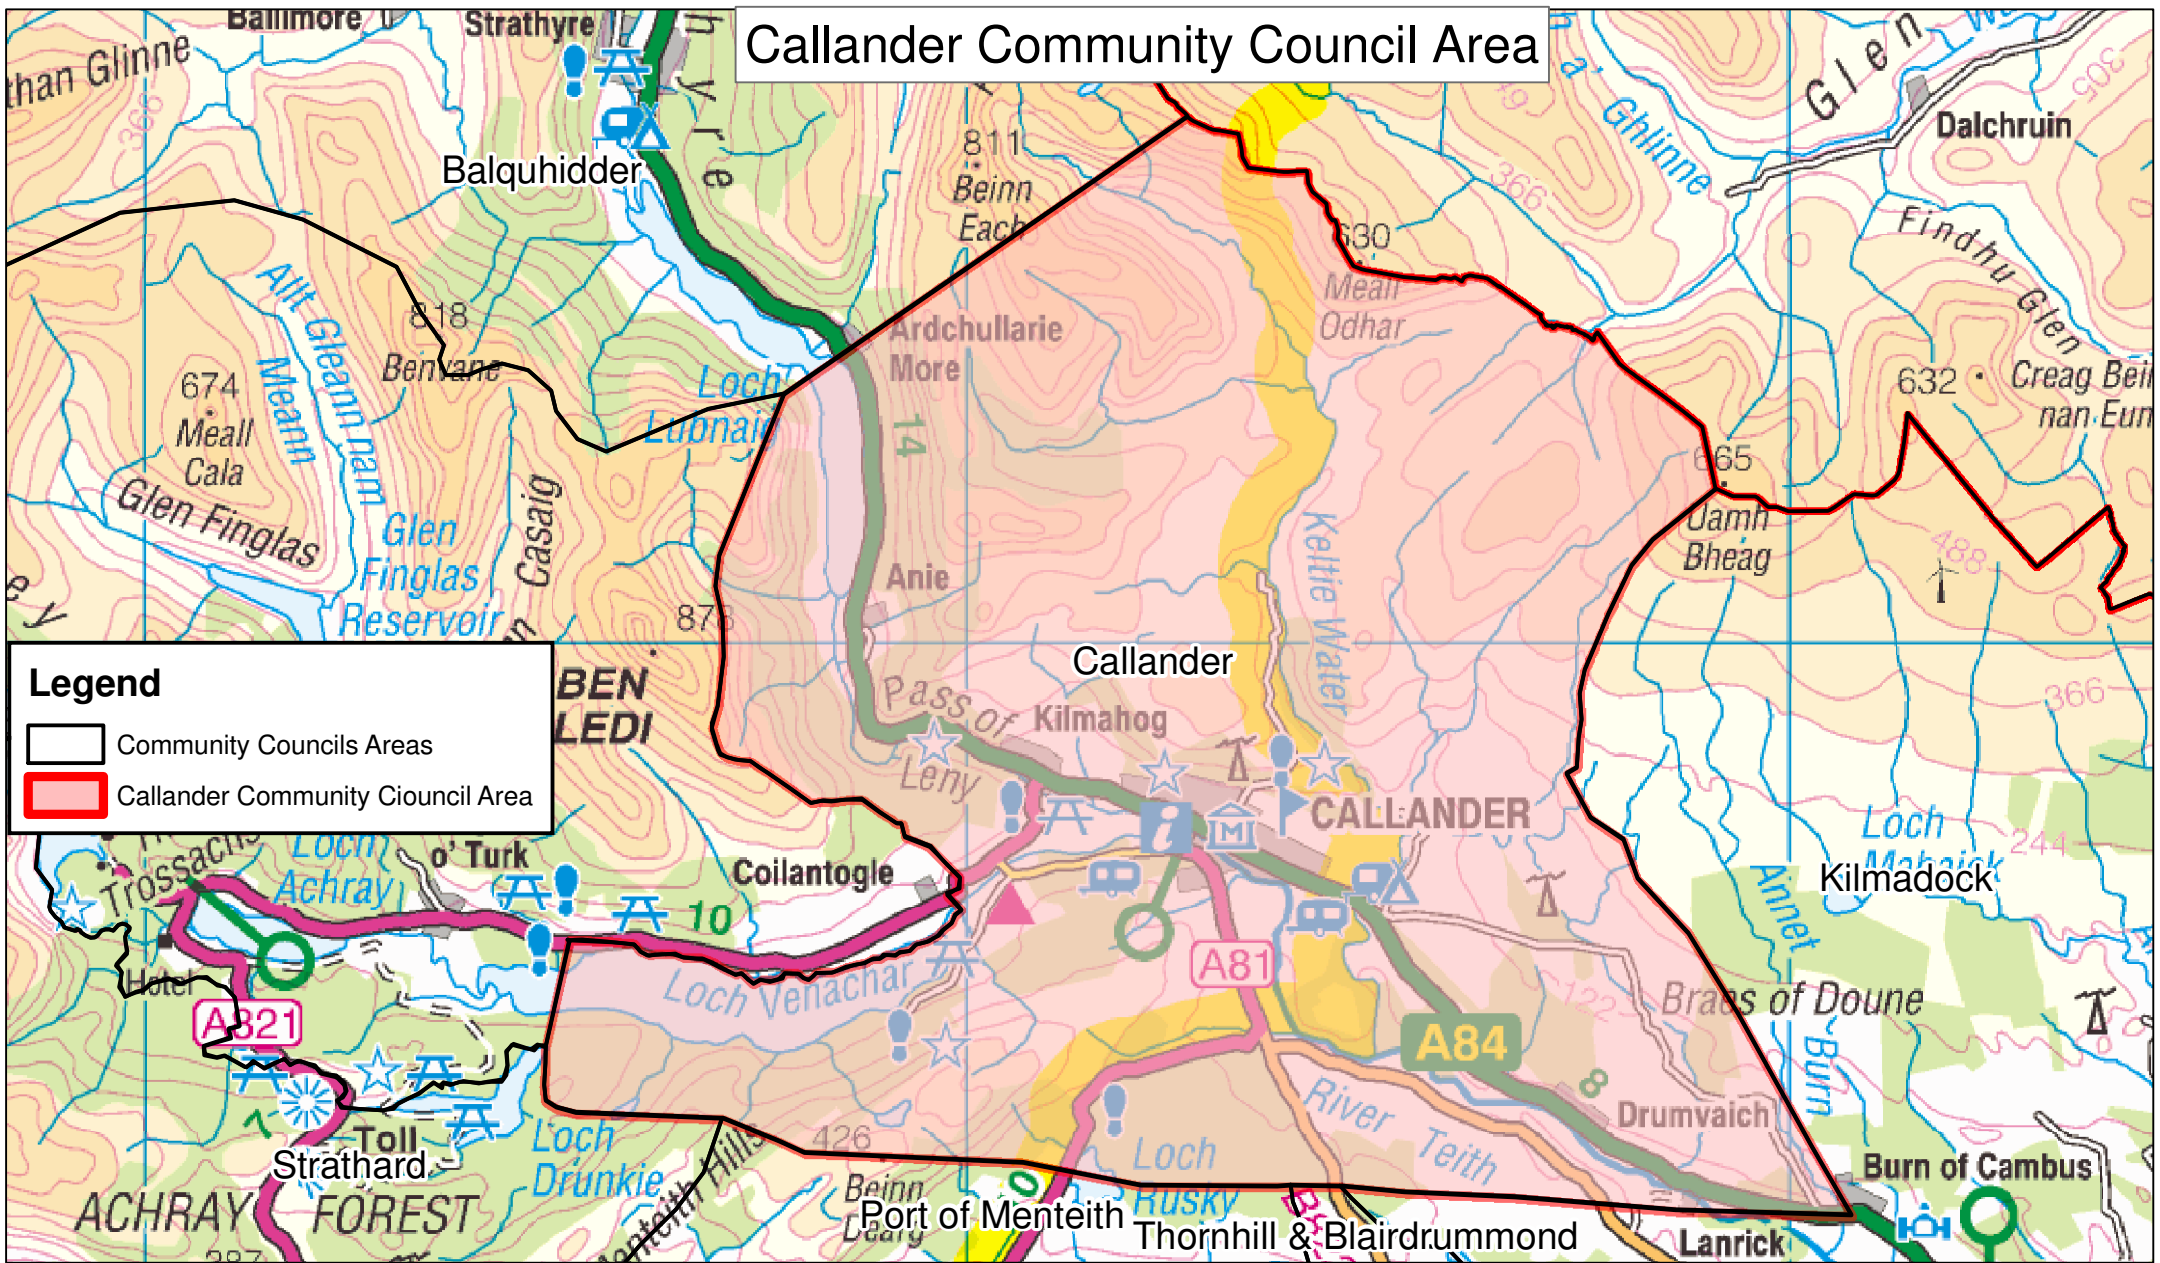

Callander Community Council Area

Legend

- Community Councils Areas
- Callander Community Council Area

Based upon Ordnance Survey mapping with the permission of the controller of Her Majesty's Stationary Office (HMSO) (c) Crown Copyright. Unauthorised reproduction infringes Crown copyright and may lead to prosecution or civil proceedings. Stirling Council 100020780(2008)

Source: Research Team, Stirling Council

Scale : 1:65,000

Date : March 18 2008