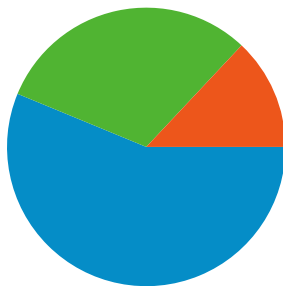

Site Usage

77,678 Visits

28.34% Bounce Rate

428,517 Page Views

00:02:47 Avg. Time on Site

5.52 Pages/Visit

44.10% % New Visits

Visitors Overview

Visitors
47,322

Map Overlay world

Traffic Sources Overview

- Search Engines
43,676 (56.23%)
- Referring Sites
23,904 (30.77%)
- Direct Traffic
10,098 (13.00%)

Content Overview

Pages	Page Views	% Page Views
/index/	42,467	9.91%
/index/council/jobs/jobvacanci	24,958	5.82%
/index/council/jobs/jobvacanci	19,680	4.59%
/index/council/jobs/jobvacanci	6,096	1.42%
/index/council_homepage/jobs	5,761	1.34%

47,322 people visited this site

77,678 Visits

47,322 Absolute Unique Visitors

428,517 Page Views

5.52 Average Page Views

00:02:47 Time on Site

28.34% Bounce Rate

44.12% New Visits

77,678 visits came from 129 countries/territories

Site Usage

Country/Territory	Visits	Pages/Visit	Avg. Time on Site	% New Visits	Bounce Rate
United Kingdom	72,331	5.67	00:02:51	41.14%	26.27%
United States	1,826	2.90	00:01:36	85.21%	59.53%
Australia	374	3.99	00:01:58	87.97%	49.20%
Canada	359	3.59	00:01:44	81.34%	54.60%
France	297	3.25	00:01:12	83.50%	56.23%
Germany	261	4.95	00:02:45	76.63%	45.21%
Ireland	176	3.76	00:01:59	88.64%	57.95%
Spain	176	4.09	00:02:02	76.14%	52.27%
Netherlands	148	3.57	00:01:47	74.32%	49.32%
Italy	125	3.20	00:01:03	80.80%	64.80%