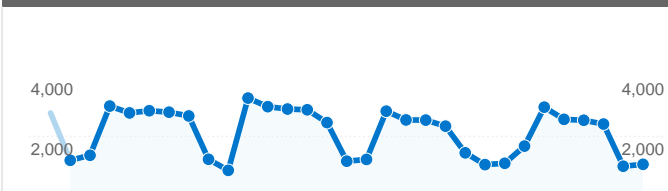

Site Usage

77,678 Visits

28.34% Bounce Rate

428,517 Page Views

00:02:47 Avg. Time on Site

5.52 Pages/Visit

44.10% % New Visits

Visitors Overview

47,322 people visited this site

77,678 Visits

47,322 Absolute Unique Visitors

428,517 Page Views

5.52 Average Page Views

00:02:47 Time on Site

28.34% Bounce Rate

44.12% New Visits

77,678 visits came from 129 countries/territories

Site Usage

Country/Territory	Visits	Pages/Visit	Avg. Time on Site	% New Visits	Bounce Rate
United Kingdom	72,331	5.67	00:02:51	41.14%	26.27%
United States	1,826	2.90	00:01:36	85.21%	59.53%
Australia	374	3.99	00:01:58	87.97%	49.20%
Canada	359	3.59	00:01:44	81.34%	54.60%
France	297	3.25	00:01:12	83.50%	56.23%
Germany	261	4.95	00:02:45	76.63%	45.21%
Ireland	176	3.76	00:01:59	88.64%	57.95%
Spain	176	4.09	00:02:02	76.14%	52.27%
Netherlands	148	3.57	00:01:47	74.32%	49.32%
Italy	125	3.20	00:01:03	80.80%	64.80%