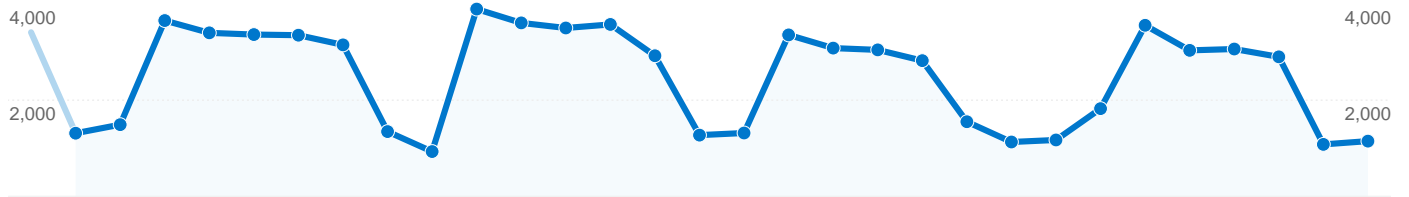

All traffic sources sent a total of 77,678 visits

- 13.00% Direct Traffic
- 30.77% Referring Sites
- 56.23% Search Engines