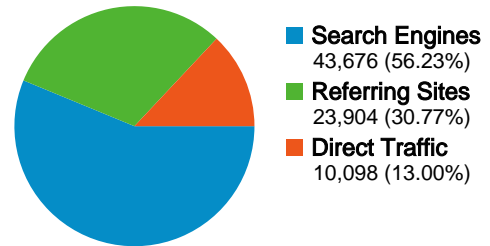

Top Traffic Sources

Sources	Visits	% visits	Keywords	Visits	% visits
google (organic)	35,871	46.18%	stirling council	12,467	28.54%
(direct) ((none))	10,098	13.00%	stirling	1,654	3.79%
web.stirling.gov.uk (referral)	9,490	12.22%	stirling council vacancies	503	1.15%
dogpages.org.uk (referral)	2,888	3.72%	www.stirling.gov.uk	489	1.12%
yahoo (organic)	2,733	3.52%	stirling council jobs	421	0.96%