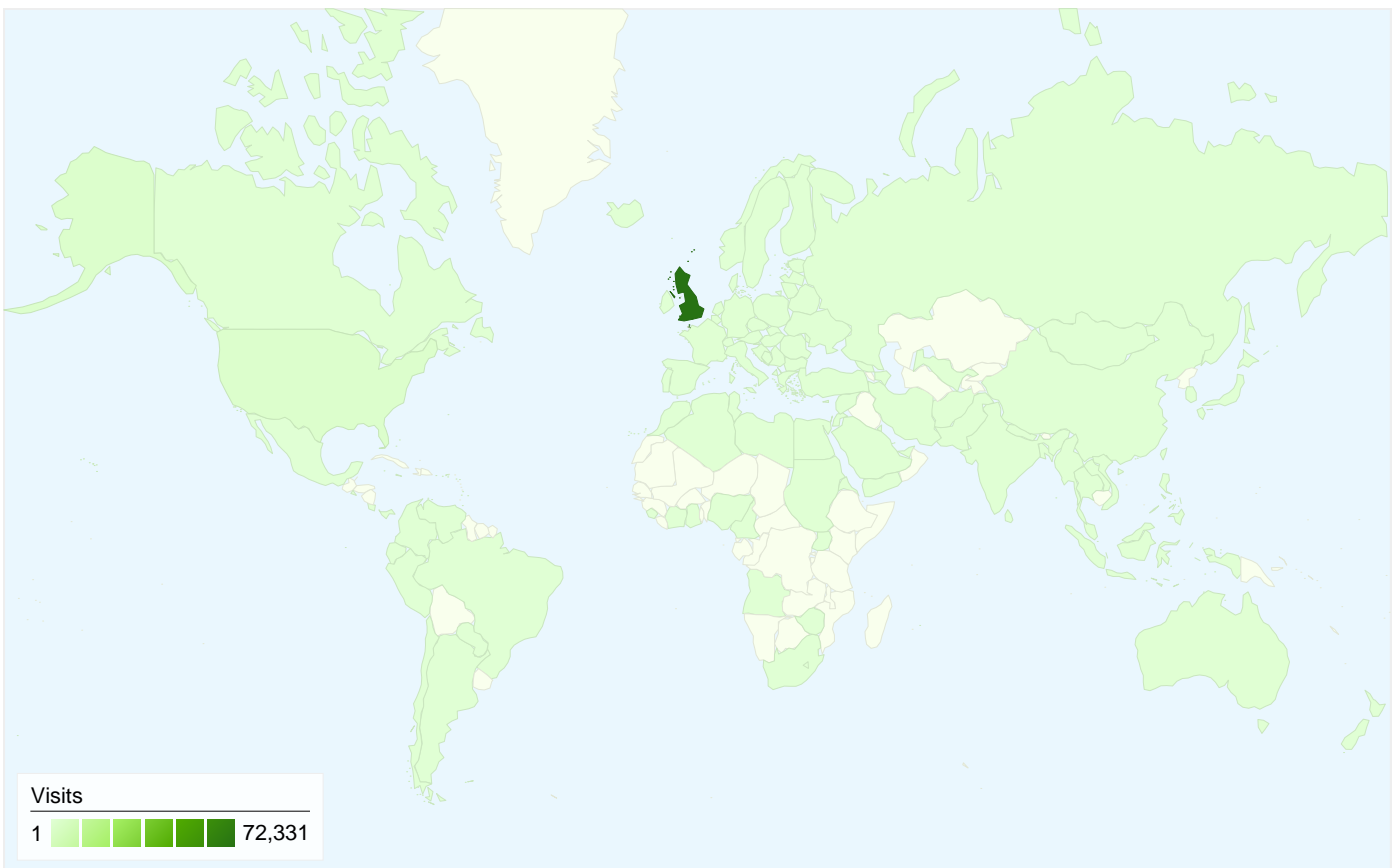

Visitors
47,322

Map Overlay world

Traffic Sources Overview

- Search Engines
43,676 (56.23%)
- Referring Sites
23,904 (30.77%)
- Direct Traffic
10,098 (13.00%)

Content Overview

Pages	Page Views	% Page Views
/index/	42,467	9.91%
/index/council/jobs/jobvacanci	24,958	5.82%
/index/council/jobs/jobvacanci	19,680	4.59%
/index/council/jobs/jobvacanci	6,096	1.42%
/index/council_homepage/jobs	5,761	1.34%

47,322 people visited this site

77,678 Visits

47,322 Absolute Unique Visitors

428,517 Page Views

5.52 Average Page Views

00:02:47 Time on Site

28.34% Bounce Rate

44.12% New Visits

All traffic sources sent a total of 77,678 visits

-  13.00% Direct Traffic
-  30.77% Referring Sites
-  56.23% Search Engines

Top Traffic Sources

Sources	Visits	% visits	Keywords	Visits	% visits
google (organic)	35,871	46.18%	stirling council	12,467	28.54%
(direct) ((none))	10,098	13.00%	stirling	1,654	3.79%
web.stirling.gov.uk (referral)	9,490	12.22%	stirling council vacancies	503	1.15%
dogpages.org.uk (referral)	2,888	3.72%	www.stirling.gov.uk	489	1.12%
yahoo (organic)	2,733	3.52%	stirling council jobs	421	0.96%

77,678 visits came from 129 countries/territories

Site Usage

Country/Territory	Visits	Pages/Visit	Avg. Time on Site	% New Visits	Bounce Rate
United Kingdom	72,331	5.67	00:02:51	41.14%	26.27%
United States	1,826	2.90	00:01:36	85.21%	59.53%
Australia	374	3.99	00:01:58	87.97%	49.20%
Canada	359	3.59	00:01:44	81.34%	54.60%
France	297	3.25	00:01:12	83.50%	56.23%
Germany	261	4.95	00:02:45	76.63%	45.21%
Ireland	176	3.76	00:01:59	88.64%	57.95%
Spain	176	4.09	00:02:02	76.14%	52.27%
Netherlands	148	3.57	00:01:47	74.32%	49.32%
Italy	125	3.20	00:01:03	80.80%	64.80%