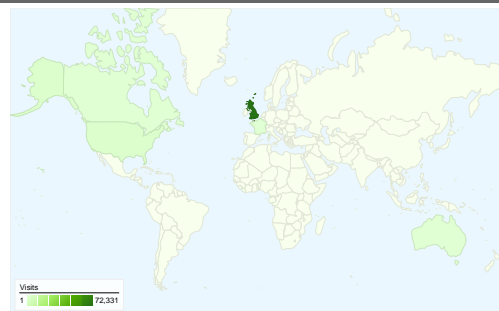

Site Usage

77,678 Visits

28.34% Bounce Rate

428,517 Page Views

00:02:47 Avg. Time on Site

5.52 Pages/Visit

44.10% % New Visits

Visitors Overview

Visitors
47,322

Map Overlay world

Traffic Sources Overview

- Search Engines
43,676 (56.23%)
- Referring Sites
23,904 (30.77%)
- Direct Traffic
10,098 (13.00%)

Content Overview

Pages	Page Views	% Page Views
/index/	42,467	9.91%
/index/council/jobs/jobvacanci	24,958	5.82%
/index/council/jobs/jobvacanci	19,680	4.59%
/index/council/jobs/jobvacanci	6,096	1.42%
/index/council_homepage/jobs	5,761	1.34%

47,322 people visited this site

77,678 Visits

47,322 Absolute Unique Visitors

428,517 Page Views

5.52 Average Page Views

00:02:47 Time on Site

28.34% Bounce Rate

44.12% New Visits

77,678 visits came from 129 countries/territories

Site Usage

Country/Territory	Visits	Pages/Visit	Avg. Time on Site	% New Visits	Bounce Rate
United Kingdom	72,331	5.67	00:02:51	41.14%	26.27%
United States	1,826	2.90	00:01:36	85.21%	59.53%
Australia	374	3.99	00:01:58	87.97%	49.20%
Canada	359	3.59	00:01:44	81.34%	54.60%
France	297	3.25	00:01:12	83.50%	56.23%
Germany	261	4.95	00:02:45	76.63%	45.21%
Ireland	176	3.76	00:01:59	88.64%	57.95%
Spain	176	4.09	00:02:02	76.14%	52.27%
Netherlands	148	3.57	00:01:47	74.32%	49.32%
Italy	125	3.20	00:01:03	80.80%	64.80%