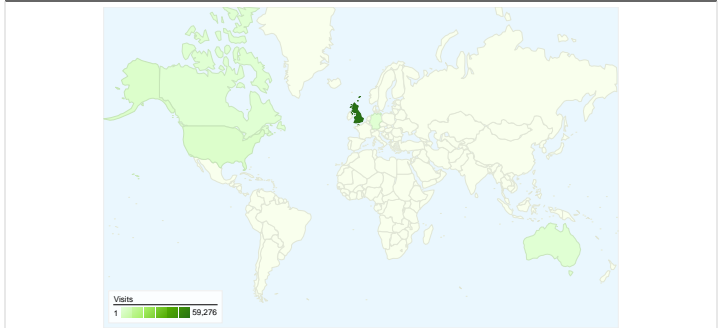

Map Overlay world