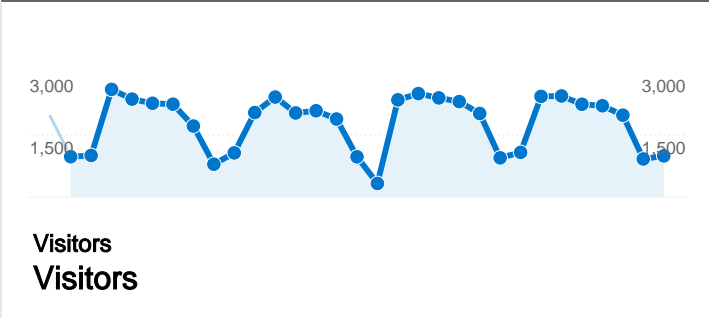

Site Usage

64,143 Visits

373,508 Pageviews

5.82 Pages/Visit

28.47% Bounce Rate

00:02:39 Avg. Time on Site

42.38% % New Visits

Visitors Overview

38,315 people visited this site

64,143 Visits

38,315 Absolute Unique Visitors

373,508 Pageviews

5.82 Average Pageviews

00:02:39 Time on Site

28.47% Bounce Rate

42.33% New Visits

64,143 visits came from 117 countries/territories

Site Usage

Country/Territory	Visits	Pages/Visit	Avg. Time on Site	% New Visits	Bounce Rate
United Kingdom	59,276	6.03	00:02:44	38.89%	26.09%
United States	1,628	2.73	00:01:16	88.94%	66.58%
Australia	322	3.32	00:01:53	83.54%	51.24%
Germany	288	4.82	00:02:48	77.08%	47.92%
Canada	277	3.93	00:02:13	90.25%	57.76%
France	204	3.58	00:01:23	81.86%	53.43%
Ireland	160	2.76	00:01:43	83.13%	67.50%
Netherlands	157	4.04	00:01:41	70.06%	33.76%
Spain	155	5.41	00:02:03	78.06%	38.71%
India	139	3.34	00:02:38	69.06%	46.04%