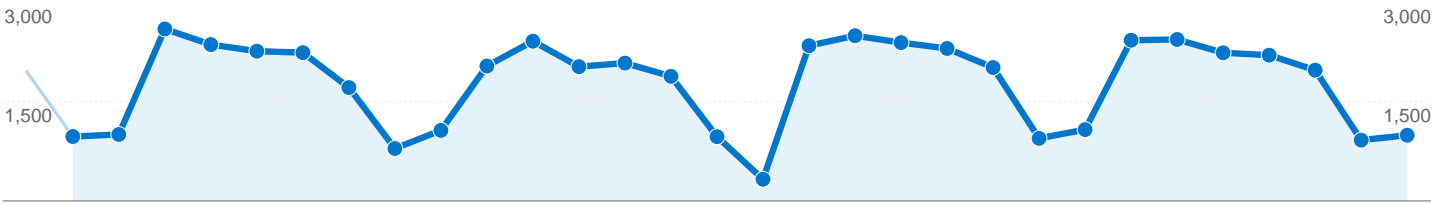

Site Usage

64,143 Visits

373,508 Pageviews

5.82 Pages/Visit

28.47% Bounce Rate

00:02:39 Avg. Time on Site

42.38% % New Visits

Visitors Overview

Top Content

URL	Pageviews	% visits
/index/	34,383	9.21%
/index/council_homepage/jobs/j	22,282	5.97%
/index/council_homepage/jobs/j	11,029	2.95%
/index/council_homepage/jobs/j	8,789	2.35%
/index/council_homepage/jobs/j	7,681	2.06%

38,315 people visited this site

64,143 Visits

38,315 Absolute Unique Visitors

373,508 Pageviews

5.82 Average Pageviews

00:02:39 Time on Site

28.47% Bounce Rate

42.33% New Visits

64,143 visits came from 117 countries/territories

Site Usage

Country/Territory	Visits	Pages/Visit	Avg. Time on Site	% New Visits	Bounce Rate
United Kingdom	59,276	6.03	00:02:44	38.89%	26.09%
United States	1,628	2.73	00:01:16	88.94%	66.58%
Australia	322	3.32	00:01:53	83.54%	51.24%
Germany	288	4.82	00:02:48	77.08%	47.92%
Canada	277	3.93	00:02:13	90.25%	57.76%
France	204	3.58	00:01:23	81.86%	53.43%
Ireland	160	2.76	00:01:43	83.13%	67.50%
Netherlands	157	4.04	00:01:41	70.06%	33.76%
Spain	155	5.41	00:02:03	78.06%	38.71%
India	139	3.34	00:02:38	69.06%	46.04%