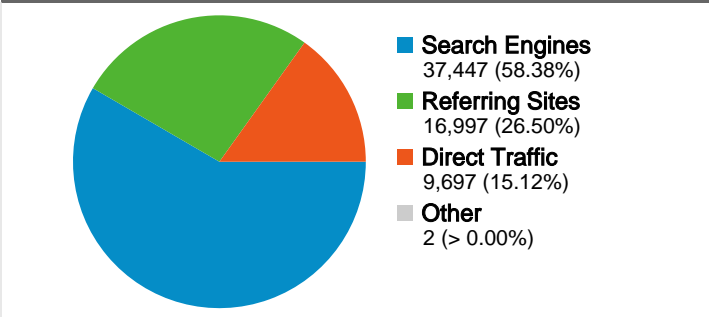

Traffic Sources Overview

Content Overview

Pages	Pageviews	% Pageviews
/index/	34,383	9.21%
/index/council_homepage/jobs/j	22,282	5.97%
/index/council_homepage/jobs/j	11,029	2.95%
/index/council_homepage/jobs/j	8,789	2.35%
/index/council_homepage/jobs/j	7,681	2.06%

Top Content

URL	Pageviews	% visits
/index/	34,383	9.21%
/index/council_homepage/jobs/j	22,282	5.97%
/index/council_homepage/jobs/j	11,029	2.95%
/index/council_homepage/jobs/j	8,789	2.35%
/index/council_homepage/jobs/j	7,681	2.06%