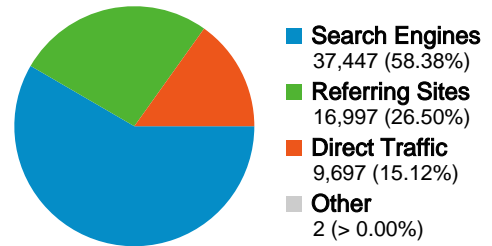

Top Traffic Sources

Sources	Visits	% visits	Keywords	Visits	% visits
google (organic)	30,242	47.15%	stirling council	10,111	27.00%
(direct) ((none))	9,697	15.12%	stirling	1,456	3.89%
web.stirling.gov.uk (referral)	7,688	11.99%	stirling council vacancies	420	1.12%
yahoo (organic)	2,606	4.06%	stirling council jobs	346	0.92%
dogpages.org.uk (referral)	1,975	3.08%	changing room	329	0.88%