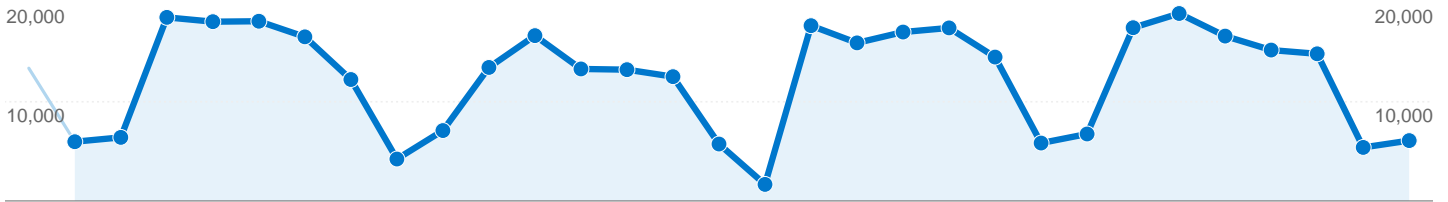

Pages on this site were viewed a total of 373,508 times

 **373,508** Pageviews

 **261,011** Unique Views

 **28.47%** Bounce Rate

Top Content

Pages	Pageviews	% Pageviews
/index/	34,383	9.21%
/index/council_homepage/jobs/jobvacancies/	22,282	5.97%
/index/council_homepage/jobs/jobvacancies/page=2&slot1=4191	11,029	2.95%
/index/council_homepage/jobs/jobvacancies/slot1=4191&slot2=43	8,789	2.35%
/index/council_homepage/jobs/jobvacancies/slot1=4191&slot2=43	7,681	2.06%

22,046 URLs were viewed a total of 373,508 times

Content Performance

Pageviews 373,508 % of Site Total: 100.00%	Unique Pageviews 261,011 % of Site Total: 100.00%	Time on Page 00:00:33 Site Avg: 00:00:33 (0.00%)	Bounce Rate 28.47% Site Avg: 28.47% (0.00%)	% Exit 17.17% Site Avg: 17.17% (0.00%)	\$ Index 0\$ Site Avg: 0\$ (0.00%)	
URL	Pageviews	Unique Pageviews	Time on Page	Bounce Rate	% Exit	\$ Index
/index/	34,383	26,378	00:00:32	21.41%	24.36%	0\$
/index/council_homepage/jobs/jobvacancies/	22,282	14,022	00:00:18	7.57%	9.20%	0\$
/index/council_homepage/jobs/jobvacancies/page=2&slot1=4191&slot2=4324&slot3=4348&slot4=137614	11,029	6,415	00:00:15	12.50%	8.85%	0\$
/index/council_homepage/jobs/jobvacancies/slot1=4191&slot2=4324&slot3=4348&slot4=137614&page=2	8,789	5,211	00:00:13	21.05%	4.28%	0\$
/index/council_homepage/jobs/jobvacancies/slot1=4191&slot2=4324&slot3=4348&slot4=137614&page=3	7,681	4,700	00:00:12	10.00%	8.06%	0\$
/index/council_homepage/jobs/jobvacancies/page=3&slot1=4191&slot2=4324&slot3=4348&slot4=137614	6,665	4,503	00:00:14	12.50%	19.53%	0\$
/index/council_homepage/jobs/jobvacancies/slot1=4191&slot2=4324&slot3=4348&slot4=137614&page=4	5,432	3,497	00:00:20	19.23%	22.18%	0\$
/index/services_homepage/environmentalhealth/animals-page/dog-shelter/	3,963	2,377	00:00:29	10.65%	26.37%	0\$
/index/council_homepage/jobs/teachervacancies/	3,061	2,154	00:00:18	26.67%	12.09%	0\$
/index/services_homepage/a-z_of_services/	2,796	2,102	00:00:07	7.41%	1.86%	0\$
1 - 10 of 22,046						