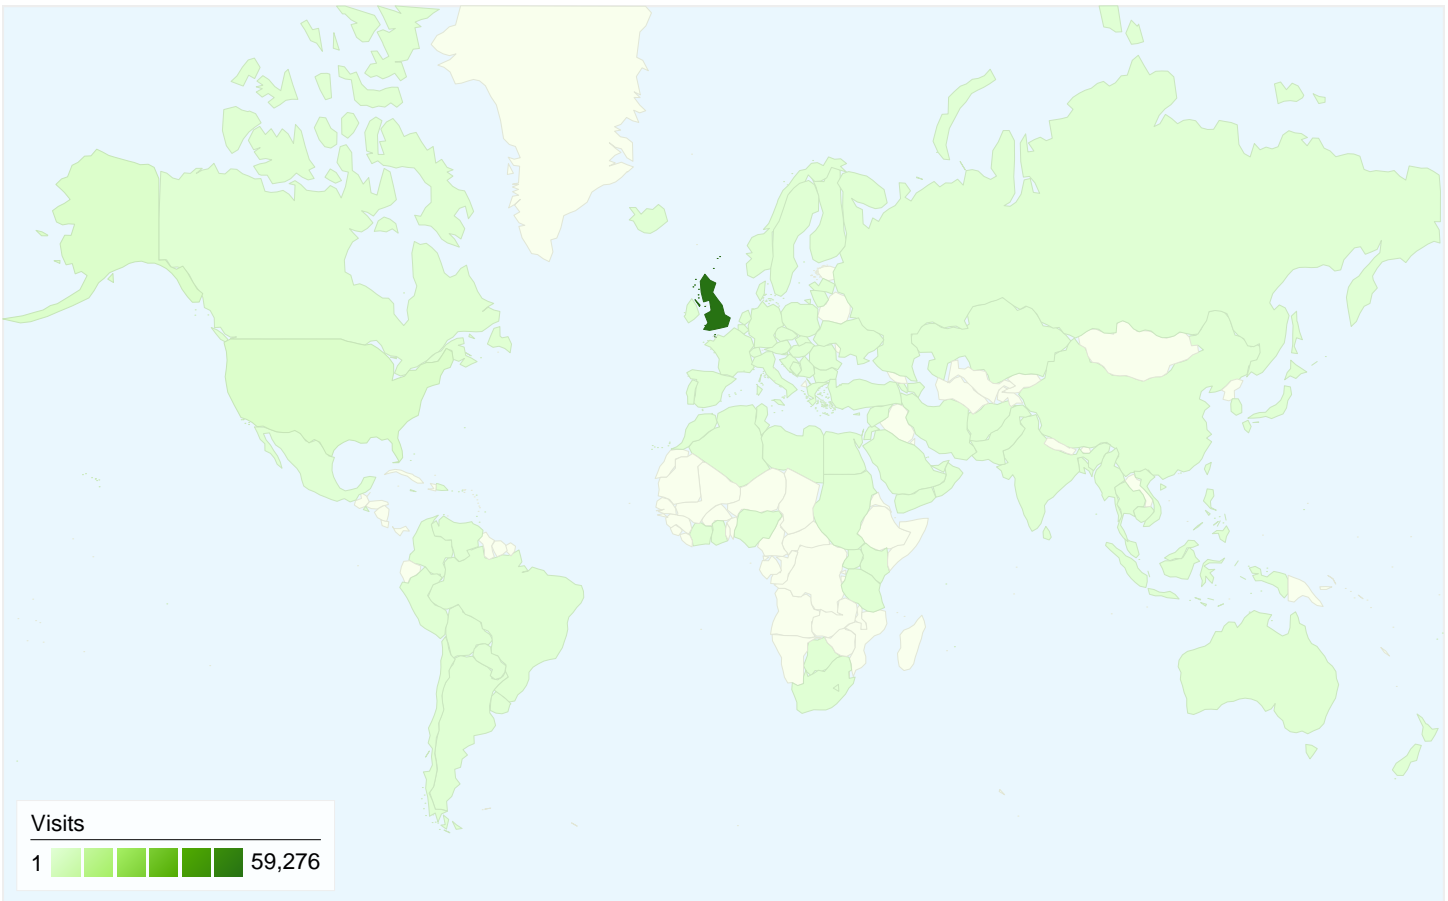

38,315 people visited this site

64,143 Visits

38,315 Absolute Unique Visitors

373,508 Pageviews

5.82 Average Pageviews

00:02:39 Time on Site

28.47% Bounce Rate

42.33% New Visits

All traffic sources sent a total of 64,143 visits

-  15.12% Direct Traffic
-  26.50% Referring Sites
-  58.38% Search Engines

Top Traffic Sources

Sources	Visits	% visits	Keywords	Visits	% visits
google (organic)	30,242	47.15%	stirling council	10,111	27.00%
(direct) ((none))	9,697	15.12%	stirling	1,456	3.89%
web.stirling.gov.uk (referral)	7,688	11.99%	stirling council vacancies	420	1.12%
yahoo (organic)	2,606	4.06%	stirling council jobs	346	0.92%
dogpages.org.uk (referral)	1,975	3.08%	changing room	329	0.88%

64,143 visits came from 117 countries/territories

Site Usage

Country/Territory	Visits	Pages/Visit	Avg. Time on Site	% New Visits	Bounce Rate
United Kingdom	59,276	6.03	00:02:44	38.89%	26.09%
United States	1,628	2.73	00:01:16	88.94%	66.58%
Australia	322	3.32	00:01:53	83.54%	51.24%
Germany	288	4.82	00:02:48	77.08%	47.92%
Canada	277	3.93	00:02:13	90.25%	57.76%
France	204	3.58	00:01:23	81.86%	53.43%
Ireland	160	2.76	00:01:43	83.13%	67.50%
Netherlands	157	4.04	00:01:41	70.06%	33.76%
Spain	155	5.41	00:02:03	78.06%	38.71%
India	139	3.34	00:02:38	69.06%	46.04%