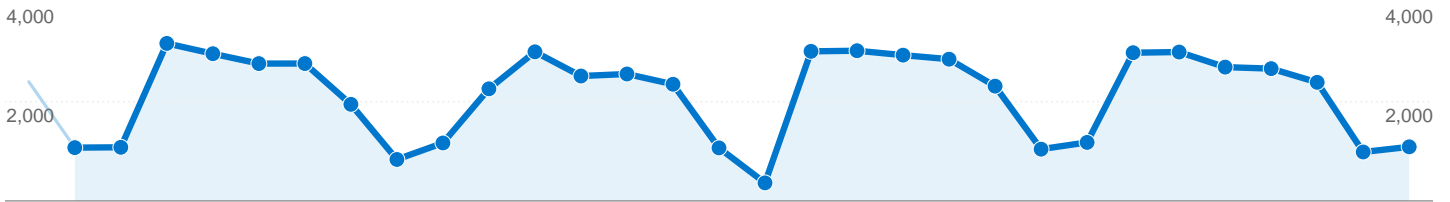

All traffic sources sent a total of 64,143 visits

- 15.12% Direct Traffic
- 26.50% Referring Sites
- 58.38% Search Engines