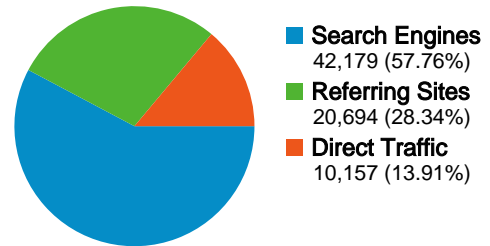

44,076 people visited this site

-  **73,030** Visits
-  **44,076** Absolute Unique Visitors
-  **403,435** Page Views
-  **5.52** Average Page Views
-  **00:02:40** Time on Site
-  **28.86%** Bounce Rate
-  **43.17%** New Visits

All traffic sources sent a total of 73,030 visits

-  **13.91% Direct Traffic**
-  **28.34% Referring Sites**
-  **57.76% Search Engines**

Top Traffic Sources

Sources	Visits	% visits
google (organic)	34,640	47.43%
(direct) ((none))	10,157	13.91%
web.stirling.gov.uk (referral)	9,422	12.90%
dogpages.org.uk (referral)	2,941	4.03%
yahoo (organic)	2,602	3.56%