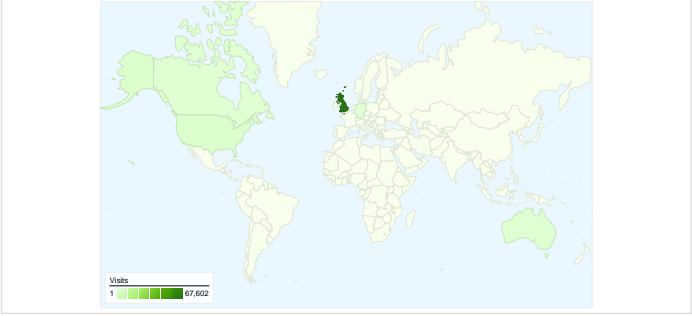

Site Usage

Visitors Overview

Map Overlay world

Traffic Sources Overview

Content Overview

Pages	Page Views	% Page Views
/index/	38,166	9.46%
/index/council/jobs/jobvacanci	23,369	5.79%
/index/council/jobs/jobvacanci	15,852	3.93%
/index/council/jobs/jobvacanci	7,037	1.74%
/index/council_homepage/jobs	6,061	1.50%

44,076 people visited this site

-  **73,030** Visits
-  **44,076** Absolute Unique Visitors
-  **403,435** Page Views
-  **5.52** Average Page Views
-  **00:02:40** Time on Site
-  **28.86%** Bounce Rate
-  **43.17%** New Visits

All traffic sources sent a total of 73,030 visits

-  **13.91% Direct Traffic**
-  **28.34% Referring Sites**
-  **57.76% Search Engines**

Top Traffic Sources

Sources	Visits	% visits
google (organic)	34,640	47.43%
(direct) ((none))	10,157	13.91%
web.stirling.gov.uk (referral)	9,422	12.90%
dogpages.org.uk (referral)	2,941	4.03%
yahoo (organic)	2,602	3.56%

Site Usage

Country/Territory	Visits	Pages/Visit	Avg. Time on Site	% New Visits	Bounce Rate
United Kingdom	67,602	5.70	00:02:45	39.95%	26.49%
United States	1,720	3.02	00:01:45	83.14%	61.16%
Australia	394	3.48	00:02:02	81.98%	51.02%
Canada	377	4.29	00:02:05	84.88%	52.79%
Germany	288	4.51	00:02:16	80.56%	54.17%
France	269	3.28	00:01:10	80.67%	60.97%
Ireland	202	3.08	00:01:14	87.13%	61.88%
Spain	190	4.41	00:02:07	78.42%	46.32%
Netherlands	143	3.74	00:01:20	68.53%	49.65%
Poland	109	2.66	00:00:41	82.57%	68.81%