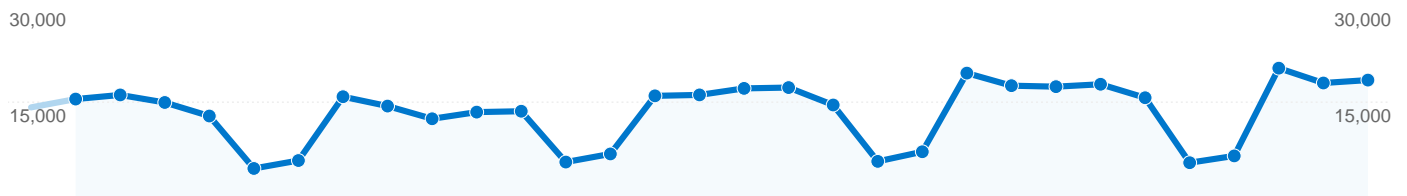

Pages on this site were viewed a total of 403,435 times

403,435 Page Views

288,290 Unique Views

28.86% Bounce Rate

Top Content

Pages	Page Views	% Page Views
/index/	38,166	9.46%
/index/council/jobs/jobvacancies/	23,369	5.79%
/index/council/jobs/jobvacancies/slot1=4191&slot2=4324&slot3=	15,852	3.93%
/index/council/jobs/jobvacancies/slot1=4191&slot2=4324&slot3=	7,037	1.74%
/index/council_homepage/jobs/jobvacancies/	6,061	1.50%