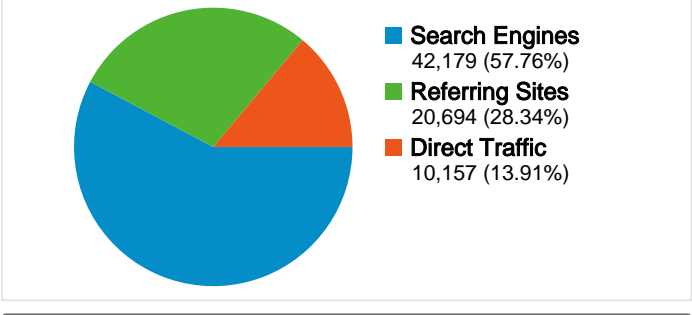

Site Usage

Visitors Overview

Map Overlay world

Traffic Sources Overview

Content Overview

Pages	Page Views	% Page Views
/index/	38,166	9.46%
/index/council/jobs/jobvacanci	23,369	5.79%
/index/council/jobs/jobvacanci	15,852	3.93%
/index/council/jobs/jobvacanci	7,037	1.74%
/index/council_homepage/jobs	6,061	1.50%

44,076 people visited this site

-  **73,030** Visits
-  **44,076** Absolute Unique Visitors
-  **403,435** Page Views
-  **5.52** Average Page Views
-  **00:02:40** Time on Site
-  **28.86%** Bounce Rate
-  **43.17%** New Visits

All traffic sources sent a total of 73,030 visits

-  **13.91% Direct Traffic**
-  **28.34% Referring Sites**
-  **57.76% Search Engines**

Top Traffic Sources

Sources	Visits	% visits
google (organic)	34,640	47.43%
(direct) ((none))	10,157	13.91%
web.stirling.gov.uk (referral)	9,422	12.90%
dogpages.org.uk (referral)	2,941	4.03%
yahoo (organic)	2,602	3.56%

Site Usage

Country/Territory	Visits	Pages/Visit	Avg. Time on Site	% New Visits	Bounce Rate
United Kingdom	67,602	5.70	00:02:45	39.95%	26.49%
United States	1,720	3.02	00:01:45	83.14%	61.16%
Australia	394	3.48	00:02:02	81.98%	51.02%
Canada	377	4.29	00:02:05	84.88%	52.79%
Germany	288	4.51	00:02:16	80.56%	54.17%
France	269	3.28	00:01:10	80.67%	60.97%
Ireland	202	3.08	00:01:14	87.13%	61.88%
Spain	190	4.41	00:02:07	78.42%	46.32%
Netherlands	143	3.74	00:01:20	68.53%	49.65%
Poland	109	2.66	00:00:41	82.57%	68.81%