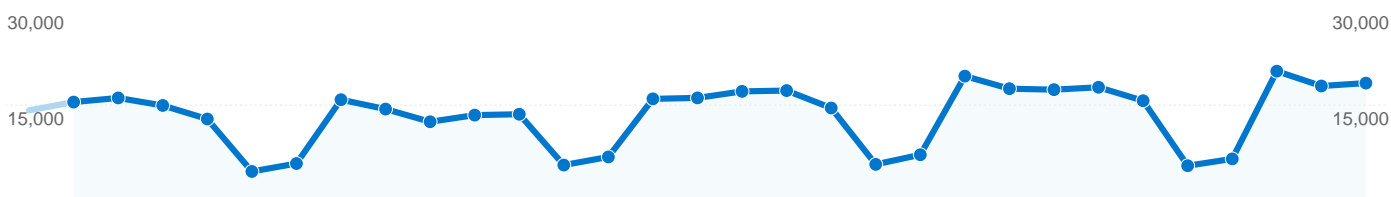

1 - 10 of 131

Pages on this site were viewed a total of 403,435 times

 **403,435** Page Views

 **288,290** Unique Views

 **28.86%** Bounce Rate

Top Content

Pages	Page Views	% Page Views
/index/	38,166	9.46%
/index/council/jobs/jobvacancies/	23,369	5.79%
/index/council/jobs/jobvacancies/slot1=4191&slot2=4324&slot3=	15,852	3.93%
/index/council/jobs/jobvacancies/slot1=4191&slot2=4324&slot3=	7,037	1.74%
/index/council_homepage/jobs/jobvacancies/	6,061	1.50%

28,917 URLs were viewed a total of 403,435 times

Content Performance

Page Views	Unique Page Views	Time on Page	Bounce Rate	% Exit	\$ Index	
403,435 % of Site Total: 100.00%	288,290 % of Site Total: 100.00%	00:00:35 Site Avg: 00:00:35 (0.00%)	28.86% Site Avg: 28.86% (0.00%)	18.10% Site Avg: 18.10% (0.00%)	£0.00 Site Avg: £0.00 (0.00%)	
URL	Page Views	Unique Page Views	Time on Page	Bounce Rate	% Exit	\$ Index
/index/	38,166	29,289	00:00:32	18.94%	22.02%	£0.00
/index/council/jobs/jobvacancies/	23,369	14,308	00:00:22	10.68%	11.33%	£0.00
/index/council/jobs/jobvacancies/slot1=4191&slot2=4324&slot3=4348&slot4=137614&page=2	15,852	10,159	00:00:16	19.82%	13.03%	£0.00
/index/council/jobs/jobvacancies/slot1=4191&slot2=4324&slot3=4348&slot4=137614&page=3	7,037	5,571	00:00:23	15.15%	38.78%	£0.00
/index/council_homepage/jobs/jobvacancies/	6,061	3,841	00:00:24	16.63%	20.28%	£0.00
/index/services/environmentalhealth/animals-page/purchasedogs/ourdogs/	4,647	3,430	00:00:39	67.27%	36.82%	£0.00
/index/services_homepage/environmentalhealth/animals-page/dog-shelter/	4,525	3,067	00:00:30	13.59%	29.72%	£0.00
/index/council_homepage/jobs/jobvacancies/slot1=4191&slot2=4324&slot3=4348&slot4=137614&page=2	3,997	2,543	00:00:16	15.79%	14.01%	£0.00
/index/services/	3,900	2,974	00:00:17	5.36%	4.03%	£0.00
/index/services/az/	3,553	2,677	00:00:09	4.40%	2.84%	£0.00