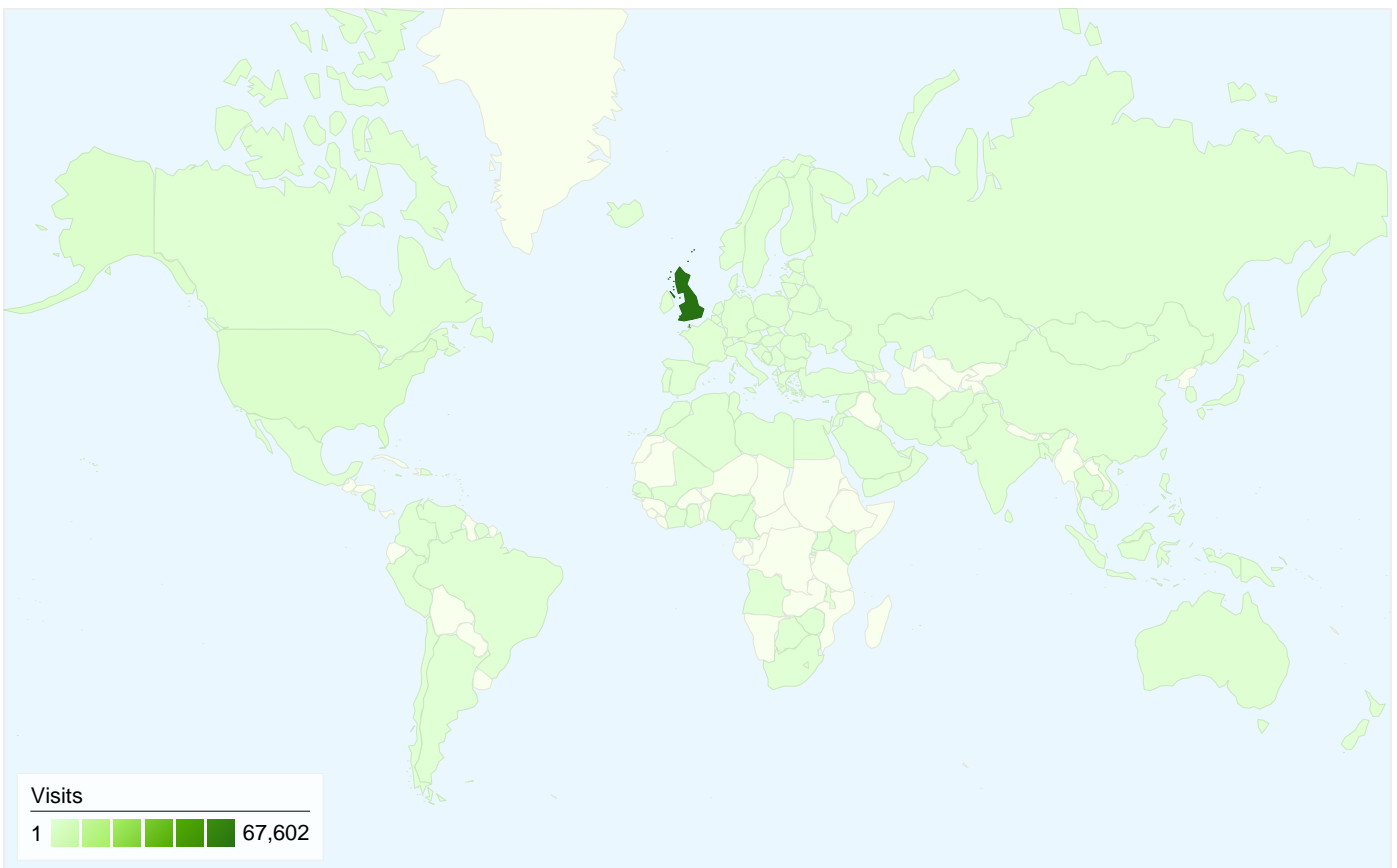

73,030 visits came from 131 countries/territories

Site Usage

Country/Territory	Visits	Pages/Visit	Avg. Time on Site	% New Visits	Bounce Rate
United Kingdom	67,602	5.70	00:02:45	39.95%	26.49%
United States	1,720	3.02	00:01:45	83.14%	61.16%
Australia	394	3.48	00:02:02	81.98%	51.02%
Canada	377	4.29	00:02:05	84.88%	52.79%
Germany	288	4.51	00:02:16	80.56%	54.17%
France	269	3.28	00:01:10	80.67%	60.97%
Ireland	202	3.08	00:01:14	87.13%	61.88%
Spain	190	4.41	00:02:07	78.42%	46.32%
Netherlands	143	3.74	00:01:20	68.53%	49.65%
Poland	109	2.66	00:00:41	82.57%	68.81%

1 - 10 of 131