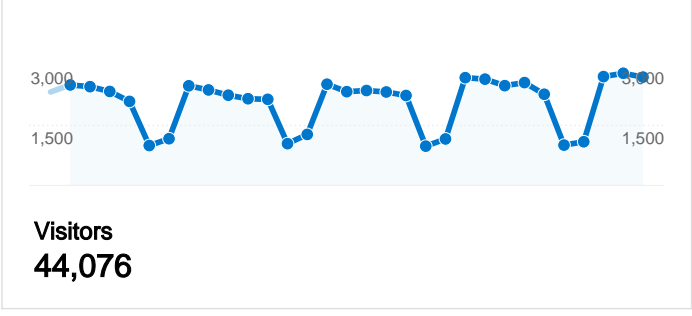

Site Usage

Visitors Overview

Map Overlay world

Traffic Sources Overview

Content Overview

Pages	Page Views	% Page Views
/index/	38,166	9.46%
/index/council/jobs/jobvacanci	23,369	5.79%
/index/council/jobs/jobvacanci	15,852	3.93%
/index/council/jobs/jobvacanci	7,037	1.74%
/index/council_homepage/jobs	6,061	1.50%

44,076 people visited this site

-  **73,030** Visits
-  **44,076** Absolute Unique Visitors
-  **403,435** Page Views
-  **5.52** Average Page Views
-  **00:02:40** Time on Site
-  **28.86%** Bounce Rate
-  **43.17%** New Visits

All traffic sources sent a total of 73,030 visits

-  **13.91% Direct Traffic**
-  **28.34% Referring Sites**
-  **57.76% Search Engines**

Top Traffic Sources

Sources	Visits	% visits
google (organic)	34,640	47.43%
(direct) ((none))	10,157	13.91%
web.stirling.gov.uk (referral)	9,422	12.90%
dogpages.org.uk (referral)	2,941	4.03%
yahoo (organic)	2,602	3.56%

Site Usage

Country/Territory	Visits	Pages/Visit	Avg. Time on Site	% New Visits	Bounce Rate
United Kingdom	67,602	5.70	00:02:45	39.95%	26.49%
United States	1,720	3.02	00:01:45	83.14%	61.16%
Australia	394	3.48	00:02:02	81.98%	51.02%
Canada	377	4.29	00:02:05	84.88%	52.79%
Germany	288	4.51	00:02:16	80.56%	54.17%
France	269	3.28	00:01:10	80.67%	60.97%
Ireland	202	3.08	00:01:14	87.13%	61.88%
Spain	190	4.41	00:02:07	78.42%	46.32%
Netherlands	143	3.74	00:01:20	68.53%	49.65%
Poland	109	2.66	00:00:41	82.57%	68.81%