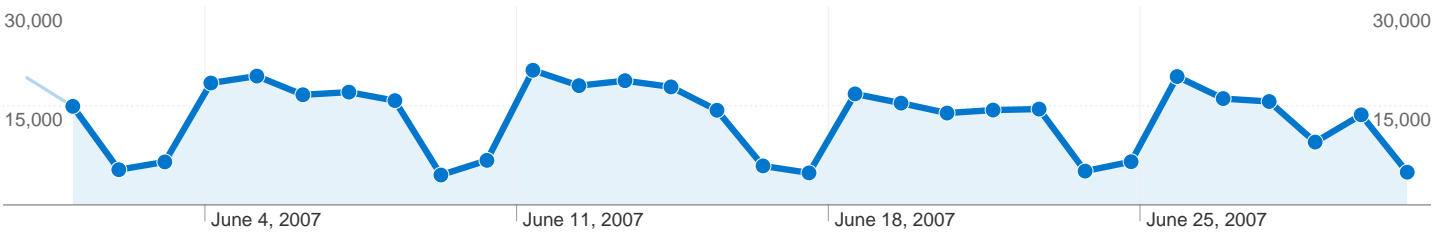

65,742 visits came from 6 continents

Site Usage

Visits 65,742 % of Site Total: 100.00%	Pages/Visit 5.95 Site Avg: 5.95 (0.00%)	Avg. Time on Site 00:02:47 Site Avg: 00:02:47 (0.00%)	% New Visits 42.30% Site Avg: 42.38% (-0.19%)	Bounce Rate 29.96% Site Avg: 29.96% (0.00%)	
Continent	Visits	Pages/Visit	Avg. Time on Site	% New Visits	Bounce Rate
Europe	62,482	6.09	00:02:51	39.98%	28.36%
Americas	2,174	3.15	00:01:19	89.14%	63.71%
Asia	554	2.97	00:01:55	84.84%	61.55%
Oceania	383	4.12	00:02:12	80.68%	47.52%
Africa	95	3.08	00:03:02	89.47%	55.79%
(not set)	54	5.91	00:02:37	48.15%	27.78%

Pages on this site were viewed a total of 391,373 times

391,373 Pageviews

269,186 Unique Views

29.96% Bounce Rate

Top Content

Pages	Pageviews	% Pageviews
/index/	37,078	9.47%
/index/council_homepage/jobs/jobvacancies/	23,865	6.10%
/index/council_homepage/jobs/jobvacancies/slot1=4191&slot2=43	21,162	5.41%
/index/council_homepage/jobs/jobvacancies/slot1=4191&slot2=43	13,655	3.49%
/index/council_homepage/jobs/jobvacancies/slot1=4191&slot2=43	8,231	2.10%