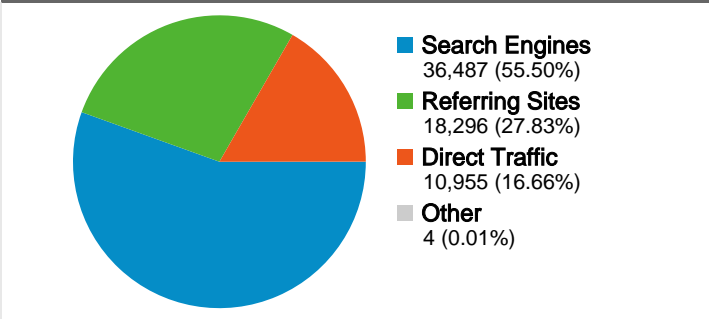

Traffic Sources Overview

Content Overview

Pages	Pageviews	% Pageviews
/index/	37,078	9.47%
/index/council_homepage/jobs/j	23,865	6.10%
/index/council_homepage/jobs/j	21,162	5.41%
/index/council_homepage/jobs/j	13,655	3.49%
/index/council_homepage/jobs/j	8,231	2.10%

Top Content

URL	Pageviews	% visits
/index/	37,078	9.47%
/index/council_homepage/jobs/j	23,865	6.10%
/index/council_homepage/jobs/j	21,162	5.41%
/index/council_homepage/jobs/j	13,655	3.49%
/index/council_homepage/jobs/j	8,231	2.10%