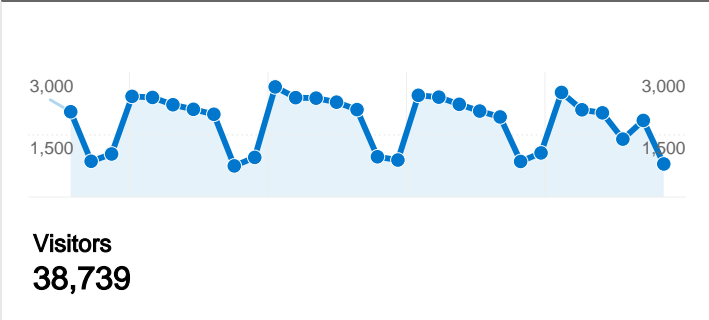

Site Usage

65,742 Visits

5.95 Pages/Visit

29.96% Bounce Rate

391,373 Pageviews

00:02:47 Avg. Time on Site

42.38% % New Visits

Visitors Overview

38,739 people visited this site

65,742 Visits

38,739 Absolute Unique Visitors

391,373 Pageviews

5.95 Average Pageviews

00:02:47 Time on Site

29.96% Bounce Rate

42.31% New Visits

65,742 visits came from 6 continents

Site Usage

Visits 65,742 % of Site Total: 100.00%	Pages/Visit 5.95 Site Avg: 5.95 (0.00%)	Avg. Time on Site 00:02:47 Site Avg: 00:02:47 (0.00%)	% New Visits 42.30% Site Avg: 42.38% (-0.19%)	Bounce Rate 29.96% Site Avg: 29.96% (0.00%)	
Continent	Visits	Pages/Visit	Avg. Time on Site	% New Visits	Bounce Rate
Europe	62,482	6.09	00:02:51	39.98%	28.36%
Americas	2,174	3.15	00:01:19	89.14%	63.71%
Asia	554	2.97	00:01:55	84.84%	61.55%
Oceania	383	4.12	00:02:12	80.68%	47.52%
Africa	95	3.08	00:03:02	89.47%	55.79%
(not set)	54	5.91	00:02:37	48.15%	27.78%