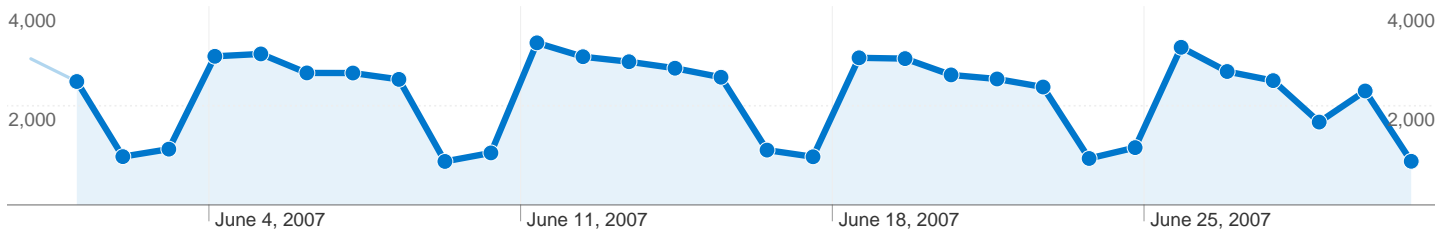

All traffic sources sent a total of 65,742 visits

- 16.66% Direct Traffic
- 27.83% Referring Sites
- 55.50% Search Engines