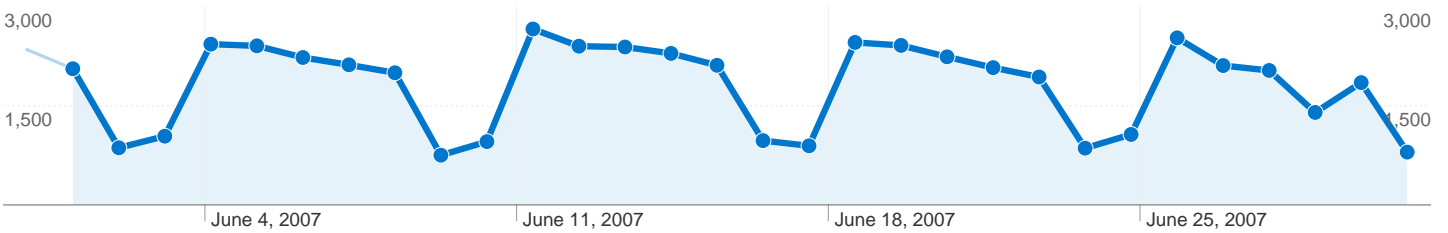

Site Usage

65,742 Visits

5.95 Pages/Visit

29.96% Bounce Rate

391,373 Pageviews

00:02:47 Avg. Time on Site

42.38% % New Visits

Visitors Overview

Top Content

URL	Pageviews	% visits
/index/	37,078	9.47%
/index/council_homepage/jobs/j	23,865	6.10%
/index/council_homepage/jobs/j	21,162	5.41%
/index/council_homepage/jobs/j	13,655	3.49%
/index/council_homepage/jobs/j	8,231	2.10%

38,739 people visited this site

65,742 Visits

38,739 Absolute Unique Visitors

391,373 Pageviews

5.95 Average Pageviews

00:02:47 Time on Site

29.96% Bounce Rate

42.31% New Visits

65,742 visits came from 6 continents

Site Usage

Visits 65,742 % of Site Total: 100.00%	Pages/Visit 5.95 Site Avg: 5.95 (0.00%)	Avg. Time on Site 00:02:47 Site Avg: 00:02:47 (0.00%)	% New Visits 42.30% Site Avg: 42.38% (-0.19%)	Bounce Rate 29.96% Site Avg: 29.96% (0.00%)	
Continent	Visits	Pages/Visit	Avg. Time on Site	% New Visits	Bounce Rate
Europe	62,482	6.09	00:02:51	39.98%	28.36%
Americas	2,174	3.15	00:01:19	89.14%	63.71%
Asia	554	2.97	00:01:55	84.84%	61.55%
Oceania	383	4.12	00:02:12	80.68%	47.52%
Africa	95	3.08	00:03:02	89.47%	55.79%
(not set)	54	5.91	00:02:37	48.15%	27.78%