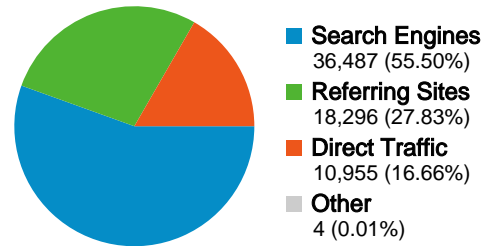

Site Usage

65,742 Visits

5.95 Pages/Visit

29.96% Bounce Rate

391,373 Pageviews

00:02:47 Avg. Time on Site

42.38% % New Visits

Visitors Overview

38,739 people visited this site

65,742 Visits

38,739 Absolute Unique Visitors

391,373 Pageviews

5.95 Average Pageviews

00:02:47 Time on Site

29.96% Bounce Rate

42.31% New Visits

All traffic sources sent a total of 65,742 visits

-  16.66% Direct Traffic
-  27.83% Referring Sites
-  55.50% Search Engines

Top Traffic Sources

Sources	Visits	% visits	Keywords	Visits	% visits
google (organic)	29,417	44.75%	stirling council	10,264	28.13%
(direct) ((none))	10,955	16.66%	stirling	1,751	4.80%
web.stirling.gov.uk (referral)	8,118	12.35%	stirling council vacancies	388	1.06%
yahoo (organic)	2,518	3.83%	stirling council jobs	380	1.04%
dogpages.org.uk (referral)	1,904	2.90%	active stirling	368	1.01%

65,742 visits came from 6 continents

Site Usage

Visits 65,742 % of Site Total: 100.00%	Pages/Visit 5.95 Site Avg: 5.95 (0.00%)	Avg. Time on Site 00:02:47 Site Avg: 00:02:47 (0.00%)	% New Visits 42.30% Site Avg: 42.38% (-0.19%)	Bounce Rate 29.96% Site Avg: 29.96% (0.00%)	
Continent	Visits	Pages/Visit	Avg. Time on Site	% New Visits	Bounce Rate
Europe	62,482	6.09	00:02:51	39.98%	28.36%
Americas	2,174	3.15	00:01:19	89.14%	63.71%
Asia	554	2.97	00:01:55	84.84%	61.55%
Oceania	383	4.12	00:02:12	80.68%	47.52%
Africa	95	3.08	00:03:02	89.47%	55.79%
(not set)	54	5.91	00:02:37	48.15%	27.78%