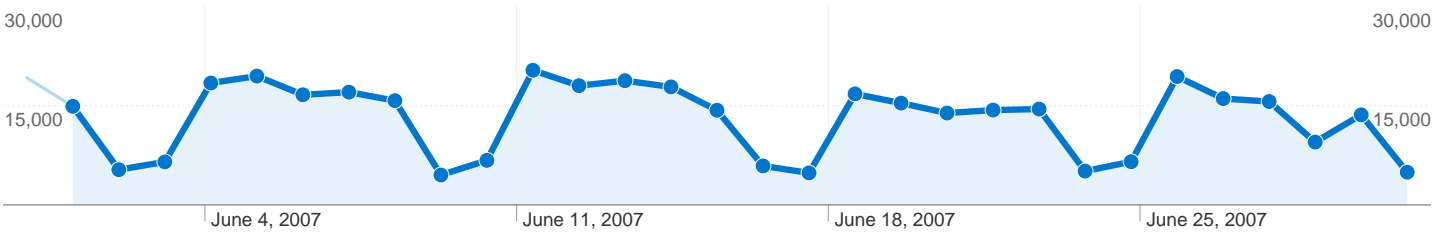

Site Usage

65,742 Visits

5.95 Pages/Visit

29.96% Bounce Rate

391,373 Pageviews

00:02:47 Avg. Time on Site

42.38% % New Visits

Visitors Overview

38,739 people visited this site

65,742 Visits

38,739 Absolute Unique Visitors

391,373 Pageviews

5.95 Average Pageviews

00:02:47 Time on Site

29.96% Bounce Rate

42.31% New Visits

All traffic sources sent a total of 65,742 visits

-  16.66% Direct Traffic
-  27.83% Referring Sites
-  55.50% Search Engines

Top Traffic Sources

Sources	Visits	% visits	Keywords	Visits	% visits
google (organic)	29,417	44.75%	stirling council	10,264	28.13%
(direct) ((none))	10,955	16.66%	stirling	1,751	4.80%
web.stirling.gov.uk (referral)	8,118	12.35%	stirling council vacancies	388	1.06%
yahoo (organic)	2,518	3.83%	stirling council jobs	380	1.04%
dogpages.org.uk (referral)	1,904	2.90%	active stirling	368	1.01%

65,742 visits came from 6 continents

Site Usage

Visits 65,742 % of Site Total: 100.00%	Pages/Visit 5.95 Site Avg: 5.95 (0.00%)	Avg. Time on Site 00:02:47 Site Avg: 00:02:47 (0.00%)	% New Visits 42.30% Site Avg: 42.38% (-0.19%)	Bounce Rate 29.96% Site Avg: 29.96% (0.00%)	
Continent	Visits	Pages/Visit	Avg. Time on Site	% New Visits	Bounce Rate
Europe	62,482	6.09	00:02:51	39.98%	28.36%
Americas	2,174	3.15	00:01:19	89.14%	63.71%
Asia	554	2.97	00:01:55	84.84%	61.55%
Oceania	383	4.12	00:02:12	80.68%	47.52%
Africa	95	3.08	00:03:02	89.47%	55.79%
(not set)	54	5.91	00:02:37	48.15%	27.78%