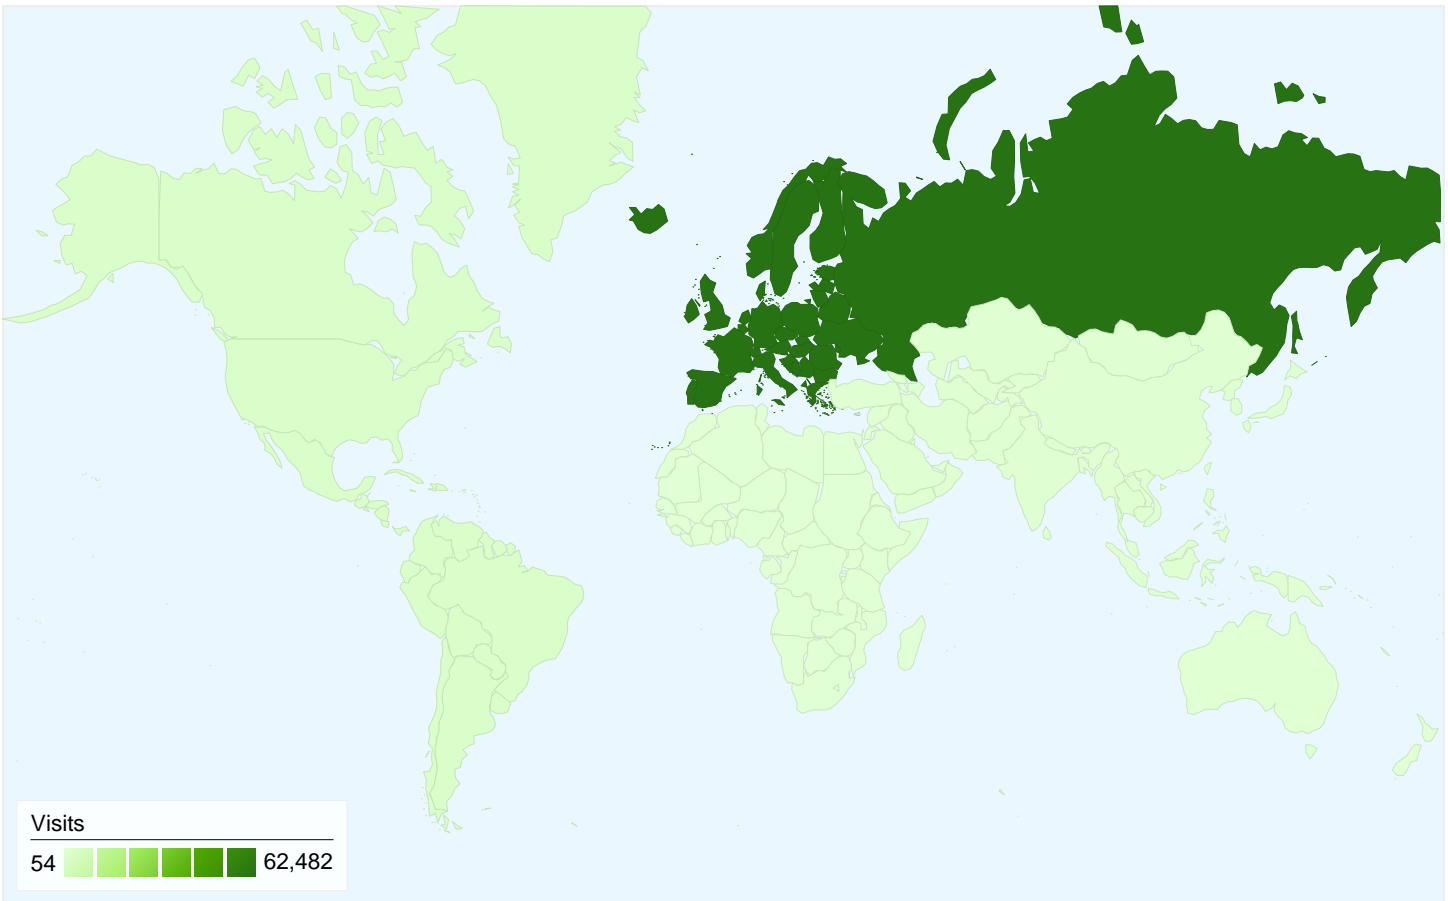

38,739 people visited this site

65,742 Visits

38,739 Absolute Unique Visitors

391,373 Pageviews

5.95 Average Pageviews

00:02:47 Time on Site

29.96% Bounce Rate

42.31% New Visits

All traffic sources sent a total of 65,742 visits

-  16.66% Direct Traffic
-  27.83% Referring Sites
-  55.50% Search Engines

Top Traffic Sources

Sources	Visits	% visits	Keywords	Visits	% visits
google (organic)	29,417	44.75%	stirling council	10,264	28.13%
(direct) ((none))	10,955	16.66%	stirling	1,751	4.80%
web.stirling.gov.uk (referral)	8,118	12.35%	stirling council vacancies	388	1.06%
yahoo (organic)	2,518	3.83%	stirling council jobs	380	1.04%
dogpages.org.uk (referral)	1,904	2.90%	active stirling	368	1.01%

65,742 visits came from 6 continents

Site Usage

Visits 65,742 % of Site Total: 100.00%	Pages/Visit 5.95 Site Avg: 5.95 (0.00%)	Avg. Time on Site 00:02:47 Site Avg: 00:02:47 (0.00%)	% New Visits 42.30% Site Avg: 42.38% (-0.19%)	Bounce Rate 29.96% Site Avg: 29.96% (0.00%)	
Continent	Visits	Pages/Visit	Avg. Time on Site	% New Visits	Bounce Rate
Europe	62,482	6.09	00:02:51	39.98%	28.36%
Americas	2,174	3.15	00:01:19	89.14%	63.71%
Asia	554	2.97	00:01:55	84.84%	61.55%
Oceania	383	4.12	00:02:12	80.68%	47.52%
Africa	95	3.08	00:03:02	89.47%	55.79%
(not set)	54	5.91	00:02:37	48.15%	27.78%