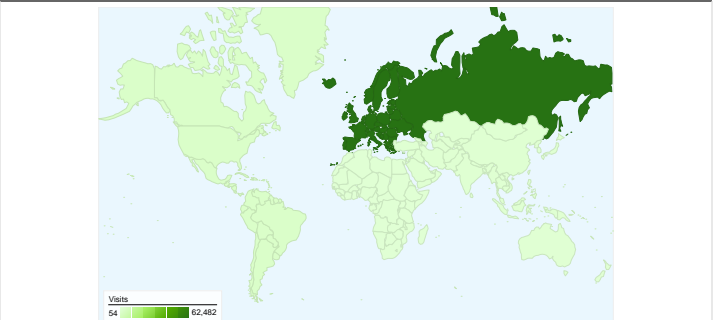

Map Overlay world