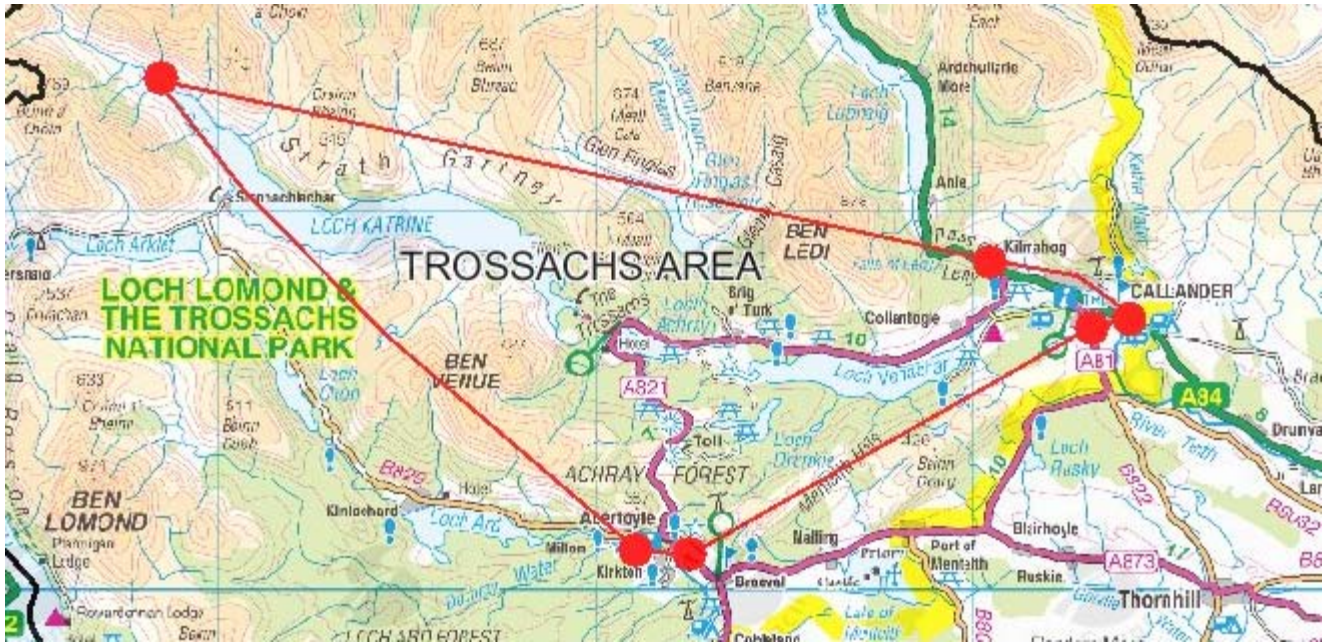

Trossachs Scheme Area

Reproduced by permission of Ordnance Survey on behalf of HMSO. © Crown copyright and database right 2009. All rights reserved. Ordnance Survey Licence number 100020780

Scheme	Area
Trossachs	On adopted publicly-maintained roads wholly within the area bounded by: (a) A821 at east end of Aberfoyle village; (b) B829 at west end of Aberfoyle village; (c) unclassified road on north shore of Loch Katrine at Glengyle House; (d) A84 at west end of Kilmahog; (e) A84 at east end of Callander (f) A81 at south end of Callander. 'East end, 'north end', etc. means furthest extent of 30 mph speed limit.