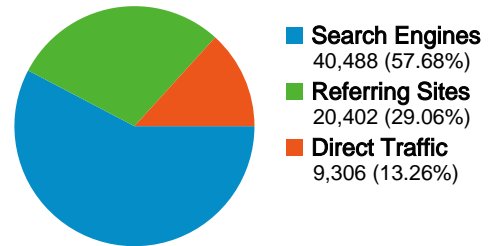

41,806 people visited this site

-  **70,196** Visits
-  **41,806** Absolute Unique Visitors
-  **383,840** Page Views
-  **5.47** Average Page Views
-  **00:02:39** Time on Site
-  **28.07%** Bounce Rate
-  **42.31%** New Visits

All traffic sources sent a total of 70,196 visits

-  **13.26%** Direct Traffic
-  **29.06%** Referring Sites
-  **57.68%** Search Engines

Top Traffic Sources

Sources	Visits	% visits	Keywords	Visits	% visits
google (organic)	33,076	47.12%	stirling council	11,572	28.58%
web.stirling.gov.uk (referral)	9,450	13.46%	stirling	1,415	3.49%
(direct) ((none))	9,306	13.26%	stirling council vacancies	443	1.09%
yahoo (organic)	2,580	3.68%	stirling council jobs	387	0.96%
dogpages.org.uk (referral)	2,369	3.37%	tolbooth stirling	331	0.82%