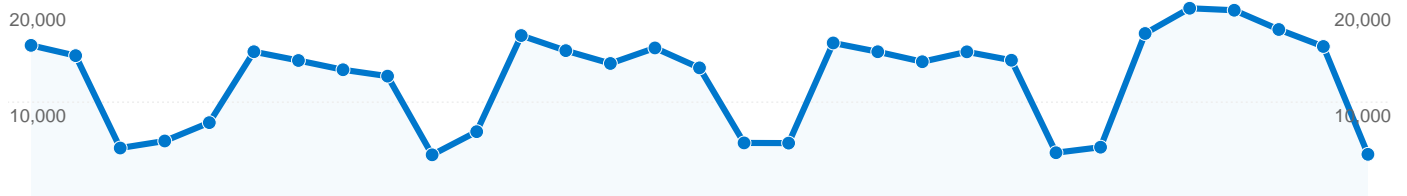

1 - 10 of 128

Pages on this site were viewed a total of 383,840 times

 **383,840** Page Views

 **276,099** Unique Views

 **28.07%** Bounce Rate

Top Content

Pages	Page Views	% Page Views
/index/	36,632	9.54%
/index/council/jobs/jobvacancies/	24,447	6.37%
/index/council/jobs/jobvacancies/slot1=4191&slot2=4324&slot3=	15,781	4.11%
/index/council_homepage/jobs/jobvacancies/	6,372	1.66%
/index/council_homepage/jobs/jobvacancies/slot1=4191&slot2=	4,317	1.12%

27,119 URLs were viewed a total of 383,840 times

Content Performance

Page Views	Unique Page Views	Time on Page	Bounce Rate	% Exit	\$ Index	
383,840 % of Site Total: 100.00%	276,099 % of Site Total: 100.00%	00:00:36 Site Avg: 00:00:36 (0.00%)	28.07% Site Avg: 28.07% (0.00%)	18.29% Site Avg: 18.29% (0.00%)	£0.00 Site Avg: £0.00 (0.00%)	
URL	Page Views	Unique Page Views	Time on Page	Bounce Rate	% Exit	\$ Index
/index/	36,632	28,230	00:00:32	18.52%	21.87%	£0.00
/index/council/jobs/jobvacancies/	24,447	14,887	00:00:21	8.94%	10.89%	£0.00
/index/council/jobs/jobvacancies/slot1=4191&slot2=4324&slot3=4348&slot4=137614&page=2	15,781	10,291	00:00:20	17.81%	21.60%	£0.00
/index/council_homepage/jobs/jobvacancies/	6,372	3,871	00:00:25	14.36%	17.89%	£0.00
/index/council_homepage/jobs/jobvacancies/slot1=4191&slot2=4324&slot3=4348&slot4=137614&page=2	4,317	2,622	00:00:18	30.77%	20.04%	£0.00
/index/council/jobs/teachervacancies/	4,193	3,102	00:00:22	39.06%	19.48%	£0.00
/index/council/jobs/jobvacancies/slot1=4191&slot2=4324&slot3=4348&slot4=137614&page=3	4,041	2,880	00:00:19	6.67%	22.25%	£0.00
/index/services/	3,786	2,893	00:00:19	10.91%	4.38%	£0.00
/index/services/environmentalhealth/animals-page/purchasedogs/ourdogs/	3,603	2,802	00:00:36	70.14%	37.11%	£0.00
/index/services/az/	3,601	2,713	00:00:09	3.83%	3.03%	£0.00