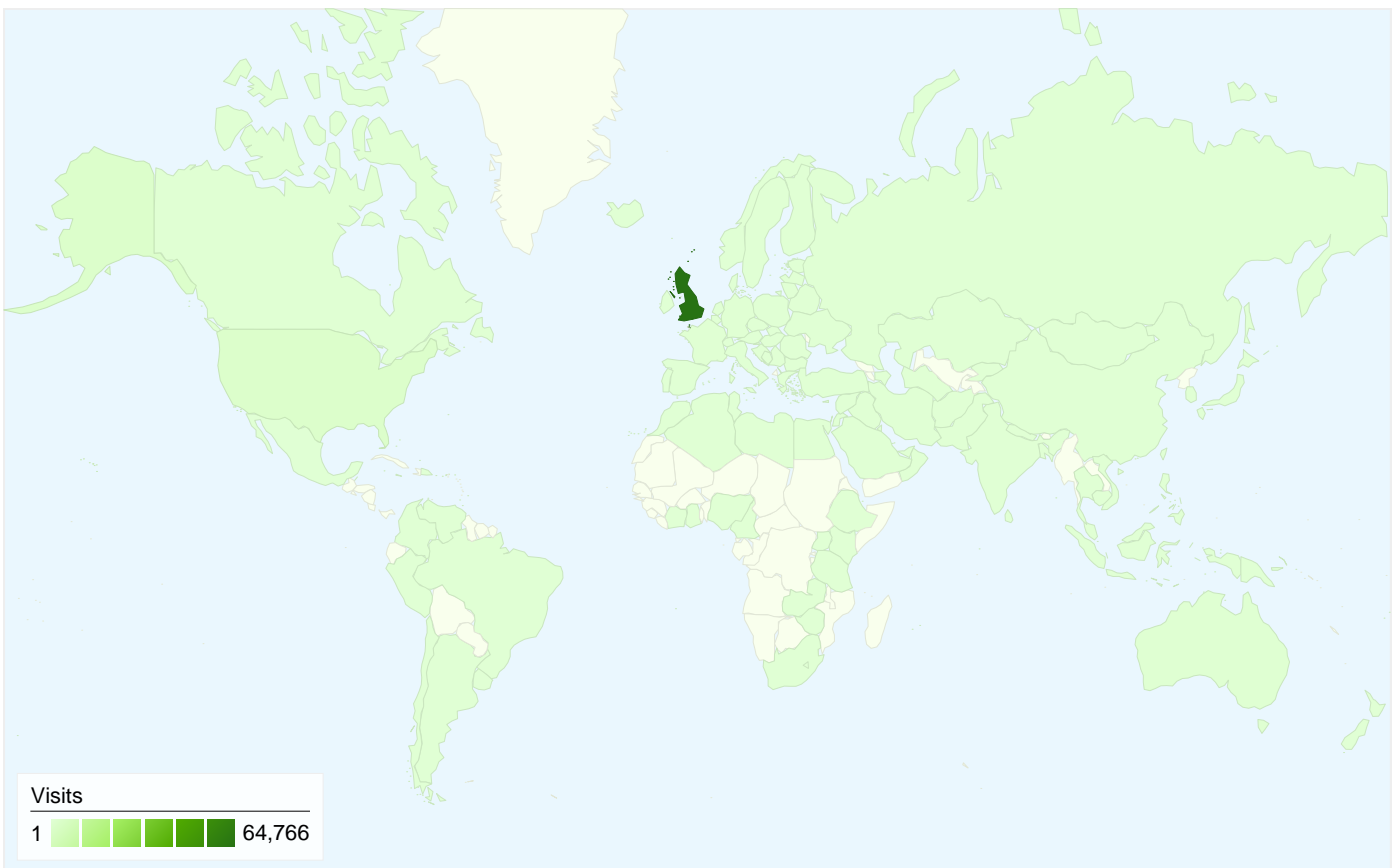

41,806 people visited this site

-  **70,196** Visits
-  **41,806** Absolute Unique Visitors
-  **383,840** Page Views
-  **5.47** Average Page Views
-  **00:02:39** Time on Site
-  **28.07%** Bounce Rate
-  **42.31%** New Visits

All traffic sources sent a total of 70,196 visits

-  **13.26%** Direct Traffic
-  **29.06%** Referring Sites
-  **57.68%** Search Engines

Top Traffic Sources

Sources	Visits	% visits	Keywords	Visits	% visits
google (organic)	33,076	47.12%	stirling council	11,572	28.58%
web.stirling.gov.uk (referral)	9,450	13.46%	stirling	1,415	3.49%
(direct) ((none))	9,306	13.26%	stirling council vacancies	443	1.09%
yahoo (organic)	2,580	3.68%	stirling council jobs	387	0.96%
dogpages.org.uk (referral)	2,369	3.37%	tolbooth stirling	331	0.82%

70,196 visits came from 128 countries/territories

Site Usage

Country/Territory	Visits	Pages/Visit	Avg. Time on Site	% New Visits	Bounce Rate
United Kingdom	64,766	5.65	00:02:43	38.82%	25.50%
United States	1,814	2.99	00:01:31	85.06%	61.14%
Australia	399	3.85	00:02:31	81.20%	54.64%
Canada	322	4.17	00:02:33	83.54%	51.55%
Germany	269	5.38	00:03:32	75.84%	52.04%
France	243	3.03	00:01:28	79.01%	55.97%
Spain	178	4.90	00:02:27	73.03%	47.19%
Ireland	173	3.03	00:00:52	86.13%	68.21%
Netherlands	171	3.50	00:01:13	77.19%	50.88%
Japan	134	2.29	00:01:32	91.04%	67.91%