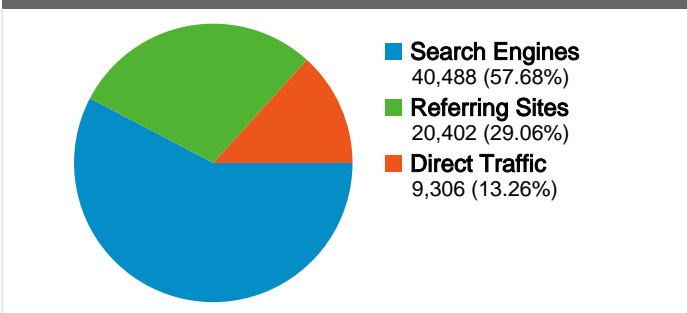

Traffic Sources Overview

Content Overview

Pages	Page Views	% Page Views
/index/	36,632	9.54%
/index/council/jobs/jobvacanci	24,447	6.37%
/index/council/jobs/jobvacanci	15,781	4.11%
/index/council_homepage/jobs	6,372	1.66%
/index/council_homepage/jobs	4,317	1.12%

Top Content

URL	Page Views	% visits
/index/	36,632	9.54%
/index/council/jobs/jobvacanci	24,447	6.37%
/index/council/jobs/jobvacanci	15,781	4.11%
/index/council_homepage/jobs	6,372	1.66%
/index/council_homepage/jobs	4,317	1.12%