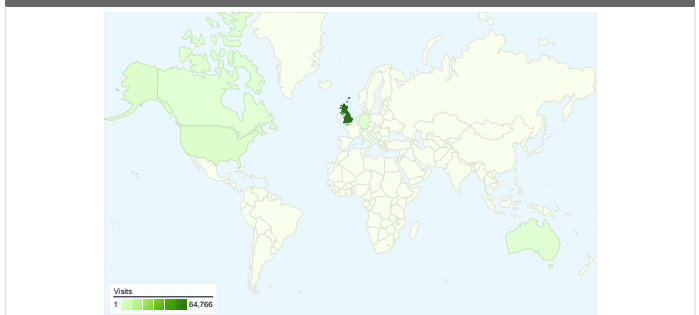

Site Usage

70,196 Visits

28.07% Bounce Rate

383,840 Page Views

00:02:39 Avg. Time on Site

5.47 Pages/Visit

42.30% % New Visits

Visitors Overview

Map Overlay world

Traffic Sources Overview

Content Overview

Pages	Page Views	% Page Views
/index/	36,632	9.54%
/index/council/jobs/jobvacanci	24,447	6.37%
/index/council/jobs/jobvacanci	15,781	4.11%
/index/council_homepage/jobs	6,372	1.66%
/index/council_homepage/jobs	4,317	1.12%

41,806 people visited this site

-  **70,196** Visits
-  **41,806** Absolute Unique Visitors
-  **383,840** Page Views
-  **5.47** Average Page Views
-  **00:02:39** Time on Site
-  **28.07%** Bounce Rate
-  **42.31%** New Visits

70,196 visits came from 128 countries/territories

Site Usage

Country/Territory	Visits	Pages/Visit	Avg. Time on Site	% New Visits	Bounce Rate
United Kingdom	64,766	5.65	00:02:43	38.82%	25.50%
United States	1,814	2.99	00:01:31	85.06%	61.14%
Australia	399	3.85	00:02:31	81.20%	54.64%
Canada	322	4.17	00:02:33	83.54%	51.55%
Germany	269	5.38	00:03:32	75.84%	52.04%
France	243	3.03	00:01:28	79.01%	55.97%
Spain	178	4.90	00:02:27	73.03%	47.19%
Ireland	173	3.03	00:00:52	86.13%	68.21%
Netherlands	171	3.50	00:01:13	77.19%	50.88%
Japan	134	2.29	00:01:32	91.04%	67.91%