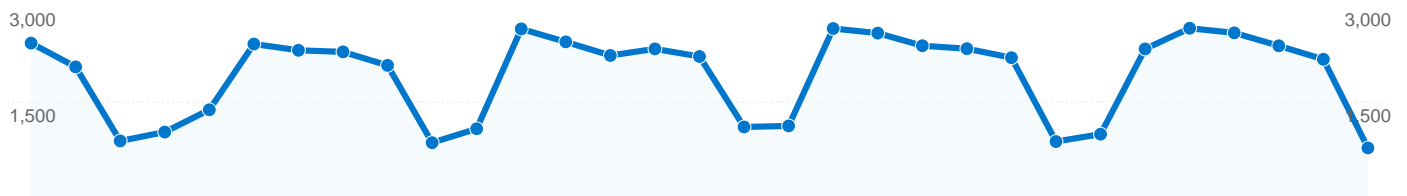

Site Usage

70,196 Visits

28.07% Bounce Rate

383,840 Page Views

00:02:39 Avg. Time on Site

5.47 Pages/Visit

42.30% % New Visits

Visitors Overview

Map Overlay world

Traffic Sources Overview

Content Overview

Pages	Page Views	% Page Views
/index/	36,632	9.54%
/index/council/jobs/jobvacanci	24,447	6.37%
/index/council/jobs/jobvacanci	15,781	4.11%
/index/council_homepage/jobs	6,372	1.66%
/index/council_homepage/jobs	4,317	1.12%

Top Content

URL	Page Views	% visits
/index/	36,632	9.54%
/index/council/jobs/jobvacanci	24,447	6.37%
/index/council/jobs/jobvacanci	15,781	4.11%
/index/council_homepage/jobs	6,372	1.66%
/index/council_homepage/jobs	4,317	1.12%

41,806 people visited this site

-  **70,196** Visits
-  **41,806** Absolute Unique Visitors
-  **383,840** Page Views
-  **5.47** Average Page Views
-  **00:02:39** Time on Site
-  **28.07%** Bounce Rate
-  **42.31%** New Visits