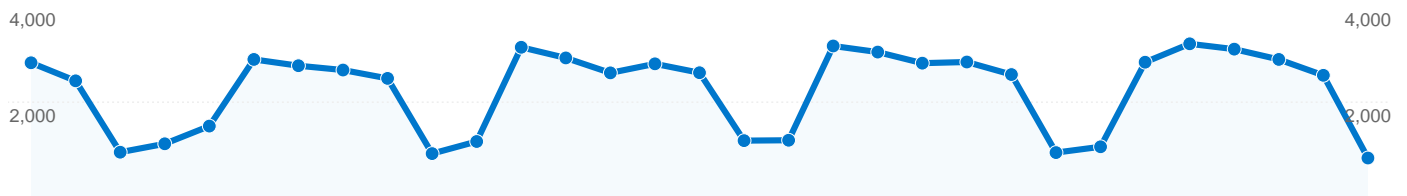

All traffic sources sent a total of 70,196 visits

- **13.26%** Direct Traffic
- **29.06%** Referring Sites
- **57.68%** Search Engines