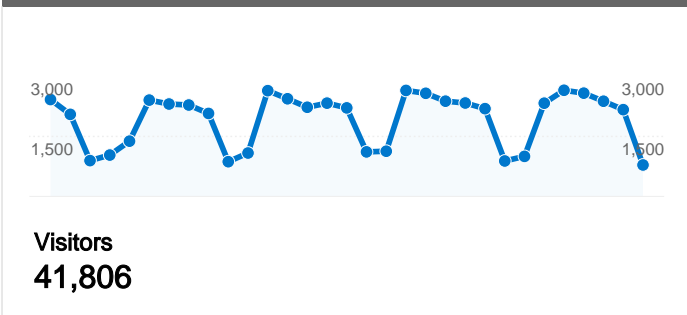

Site Usage

70,196 Visits

28.07% Bounce Rate

383,840 Page Views

00:02:39 Avg. Time on Site

5.47 Pages/Visit

42.30% % New Visits

Visitors Overview

41,806 people visited this site

-  **70,196** Visits
-  **41,806** Absolute Unique Visitors
-  **383,840** Page Views
-  **5.47** Average Page Views
-  **00:02:39** Time on Site
-  **28.07%** Bounce Rate
-  **42.31%** New Visits

70,196 visits came from 128 countries/territories

Site Usage

Country/Territory	Visits	Pages/Visit	Avg. Time on Site	% New Visits	Bounce Rate
United Kingdom	64,766	5.65	00:02:43	38.82%	25.50%
United States	1,814	2.99	00:01:31	85.06%	61.14%
Australia	399	3.85	00:02:31	81.20%	54.64%
Canada	322	4.17	00:02:33	83.54%	51.55%
Germany	269	5.38	00:03:32	75.84%	52.04%
France	243	3.03	00:01:28	79.01%	55.97%
Spain	178	4.90	00:02:27	73.03%	47.19%
Ireland	173	3.03	00:00:52	86.13%	68.21%
Netherlands	171	3.50	00:01:13	77.19%	50.88%
Japan	134	2.29	00:01:32	91.04%	67.91%