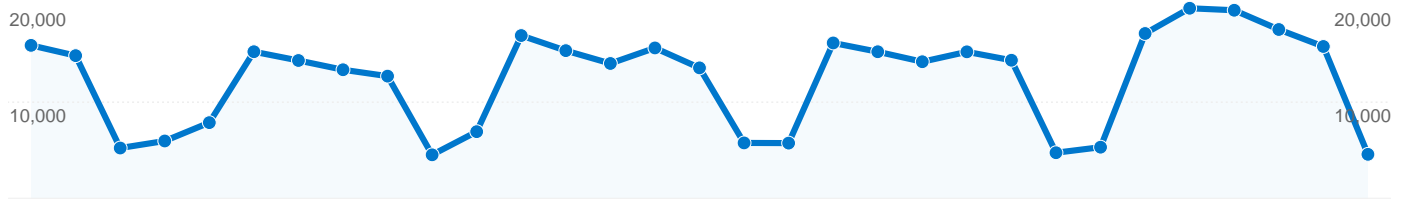

Pages on this site were viewed a total of 383,840 times

383,840 Page Views

276,099 Unique Views

28.07% Bounce Rate

Top Content

Pages	Page Views	% Page Views
/index/	36,632	9.54%
/index/council/jobs/jobvacancies/	24,447	6.37%
/index/council/jobs/jobvacancies/slot1=4191&slot2=4324&slot3=	15,781	4.11%
/index/council_homepage/jobs/jobvacancies/	6,372	1.66%
/index/council_homepage/jobs/jobvacancies/slot1=4191&slot2=	4,317	1.12%