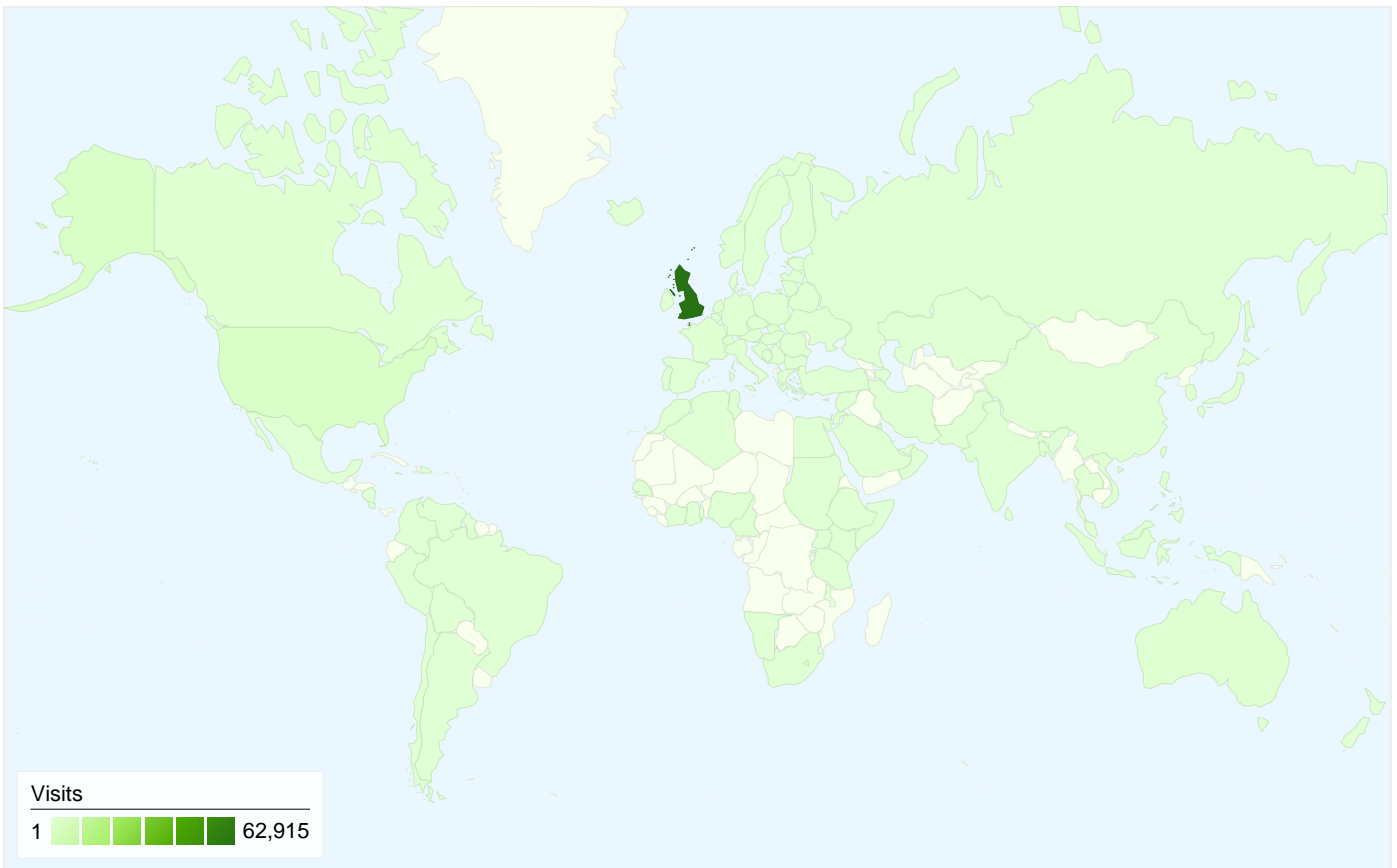

68,637 visits came from 124 countries/territories

Site Usage

Country/Territory	Visits	Pages/Visit	Avg. Time on Site	% New Visits	Bounce Rate
United Kingdom	62,915	5.61	00:02:42	39.36%	27.20%
United States	2,256	2.56	00:01:12	90.07%	71.50%
Australia	451	3.18	00:02:27	87.58%	56.32%
Canada	325	3.12	00:01:30	91.08%	62.77%
Germany	259	3.75	00:01:34	83.01%	53.67%
France	207	2.75	00:00:56	84.54%	60.87%
Ireland	156	3.64	00:02:20	85.26%	57.05%
Italy	141	2.80	00:00:59	87.23%	70.21%
Netherlands	140	4.18	00:01:34	70.71%	45.71%
Spain	139	3.86	00:01:28	78.42%	43.88%

1 - 10 of 124