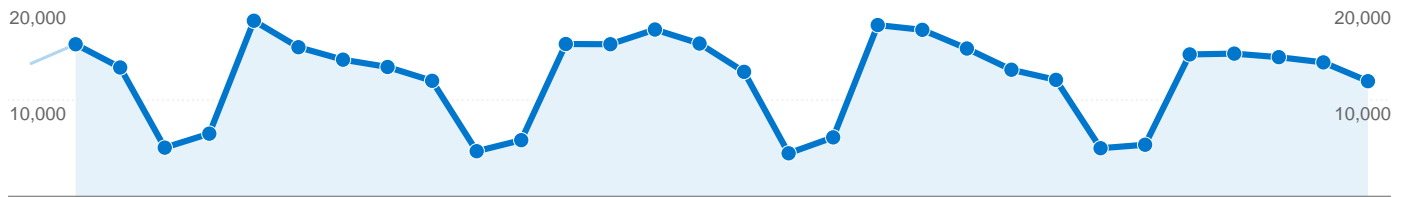

Site Usage

Country/Territory	Visits	Pages/Visit	Avg. Time on Site	% New Visits	Bounce Rate
United Kingdom	62,915	5.61	00:02:42	39.36%	27.20%
United States	2,256	2.56	00:01:12	90.07%	71.50%
Australia	451	3.18	00:02:27	87.58%	56.32%
Canada	325	3.12	00:01:30	91.08%	62.77%
Germany	259	3.75	00:01:34	83.01%	53.67%
France	207	2.75	00:00:56	84.54%	60.87%
Ireland	156	3.64	00:02:20	85.26%	57.05%
Italy	141	2.80	00:00:59	87.23%	70.21%
Netherlands	140	4.18	00:01:34	70.71%	45.71%
Spain	139	3.86	00:01:28	78.42%	43.88%

1 - 10 of 124

Pages on this site were viewed a total of 369,543 times

 **369,543** Page Views

 **259,746** Unique Views

 **30.27%** Bounce Rate

## Top Content

Pages	Page Views	% Page Views
/index/	37,826	10.24%
/index/council/jobs/jobvacancies/	16,274	4.40%
/index/council/jobs/jobvacancies/slot1=4191&slot2=4324&slot3=	14,525	3.93%
/index/council/jobs/jobvacancies/slot1=4191&slot2=4324&slot3=	7,265	1.97%
/index/council_homepage/jobs/jobvacancies/	5,699	1.54%

**24,460 URLs were viewed a total of 369,543 times**

**Content Performance**

<b>Page Views</b> <b>369,543</b> % of Site Total: 100.00%	<b>Unique Page Views</b> <b>259,746</b> % of Site Total: 100.00%	<b>Time on Page</b> <b>00:00:36</b> Site Avg: 00:00:36 (0.00%)	<b>Bounce Rate</b> <b>30.27%</b> Site Avg: 30.27% (0.00%)	<b>% Exit</b> <b>18.57%</b> Site Avg: 18.57% (0.00%)	<b>\$ Index</b> <b>0\$</b> Site Avg: 0\$ (0.00%)
--	---	---	--	---	---