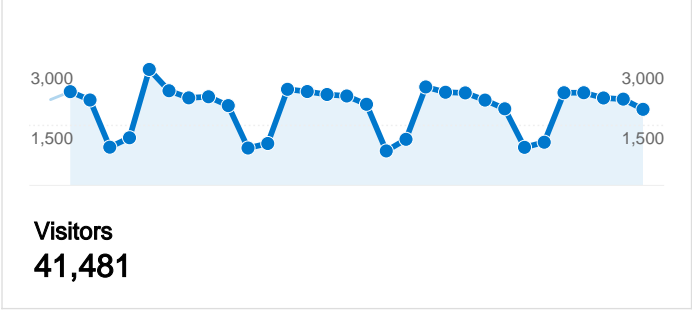

Visitors Overview