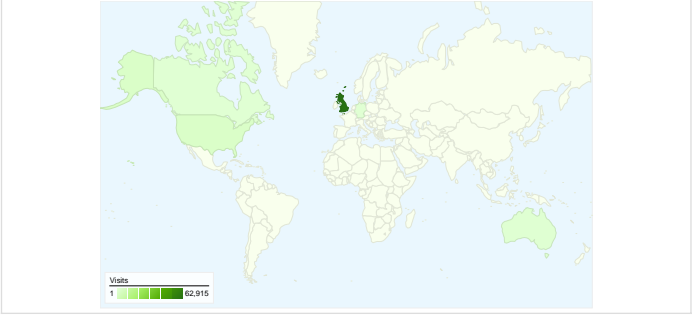

**Site Usage**

**Visitors Overview**

**Map Overlay world**

**Traffic Sources Overview**

**Content Overview**

Pages	Page Views	% Page Views
/index/	37,826	10.24%
/index/council/jobs/jobvacanci	16,274	4.40%
/index/council/jobs/jobvacanci	14,525	3.93%
/index/council/jobs/jobvacanci	7,265	1.97%
/index/council_homepage/jobs	5,699	1.54%

## 41,481 people visited this site

-  **68,637** Visits
-  **41,481** Absolute Unique Visitors
-  **369,543** Page Views
-  **5.38** Average Page Views
-  **00:02:36** Time on Site
-  **30.27%** Bounce Rate
-  **43.39%** New Visits

## All traffic sources sent a total of 68,637 visits

-  **15.03%** Direct Traffic
-  **27.05%** Referring Sites
-  **57.92%** Search Engines

**24,460 URLs were viewed a total of 369,543 times**

**Content Performance**

<b>Page Views</b> <b>369,543</b> % of Site Total: 100.00%	<b>Unique Page Views</b> <b>259,746</b> % of Site Total: 100.00%	<b>Time on Page</b> <b>00:00:36</b> Site Avg: 00:00:36 (0.00%)	<b>Bounce Rate</b> <b>30.27%</b> Site Avg: 30.27% (0.00%)	<b>% Exit</b> <b>18.57%</b> Site Avg: 18.57% (0.00%)	<b>\$ Index</b> <b>0\$</b> Site Avg: 0\$ (0.00%)
--	---	---	--	---	---