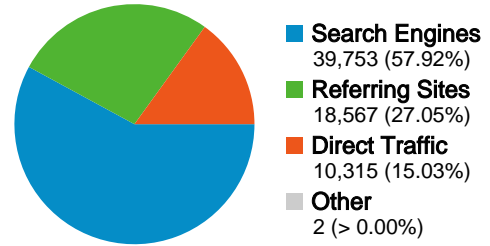

## 41,481 people visited this site

-  **68,637** Visits
-  **41,481** Absolute Unique Visitors
-  **369,543** Page Views
-  **5.38** Average Page Views
-  **00:02:36** Time on Site
-  **30.27%** Bounce Rate
-  **43.39%** New Visits

## All traffic sources sent a total of 68,637 visits

-  **15.03%** Direct Traffic
-  **27.05%** Referring Sites
-  **57.92%** Search Engines

**24,460 URLs were viewed a total of 369,543 times**

**Content Performance**

<b>Page Views</b> <b>369,543</b> % of Site Total: 100.00%	<b>Unique Page Views</b> <b>259,746</b> % of Site Total: 100.00%	<b>Time on Page</b> <b>00:00:36</b> Site Avg: 00:00:36 (0.00%)	<b>Bounce Rate</b> <b>30.27%</b> Site Avg: 30.27% (0.00%)	<b>% Exit</b> <b>18.57%</b> Site Avg: 18.57% (0.00%)	<b>\$ Index</b> <b>0\$</b> Site Avg: 0\$ (0.00%)
--	---	---	--	---	---