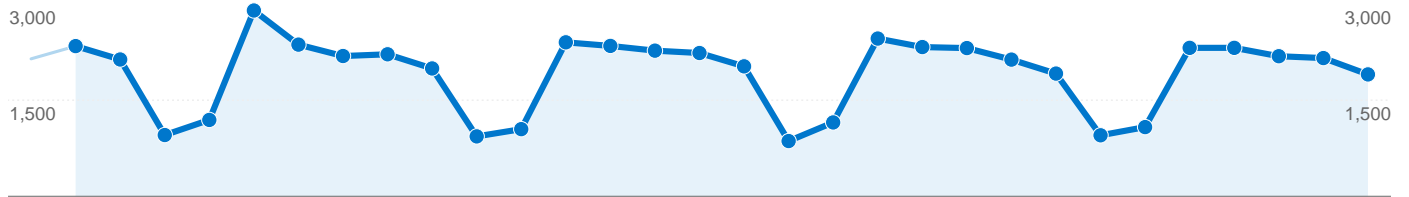

**Site Usage**

**Visitors Overview**

**Map Overlay world**

**Traffic Sources Overview**

**Content Overview**

Pages	Page Views	% Page Views
/index/	37,826	10.24%
/index/council/jobs/jobvacanci	16,274	4.40%
/index/council/jobs/jobvacanci	14,525	3.93%
/index/council/jobs/jobvacanci	7,265	1.97%
/index/council_homepage/jobs	5,699	1.54%

## 41,481 people visited this site

-  **68,637** Visits
-  **41,481** Absolute Unique Visitors
-  **369,543** Page Views
-  **5.38** Average Page Views
-  **00:02:36** Time on Site
-  **30.27%** Bounce Rate
-  **43.39%** New Visits

## All traffic sources sent a total of 68,637 visits

-  **15.03%** Direct Traffic
-  **27.05%** Referring Sites
-  **57.92%** Search Engines

**24,460 URLs were viewed a total of 369,543 times**

**Content Performance**

<b>Page Views</b> <b>369,543</b> % of Site Total: 100.00%	<b>Unique Page Views</b> <b>259,746</b> % of Site Total: 100.00%	<b>Time on Page</b> <b>00:00:36</b> Site Avg: 00:00:36 (0.00%)	<b>Bounce Rate</b> <b>30.27%</b> Site Avg: 30.27% (0.00%)	<b>% Exit</b> <b>18.57%</b> Site Avg: 18.57% (0.00%)	<b>\$ Index</b> <b>0\$</b> Site Avg: 0\$ (0.00%)
--	---	---	--	---	---