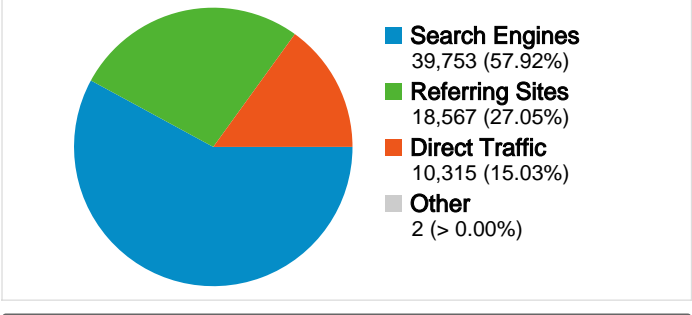

**Site Usage**

**Visitors Overview**

**Map Overlay world**

**Traffic Sources Overview**

**Content Overview**

Pages	Page Views	% Page Views
/index/	37,826	10.24%
/index/council/jobs/jobvacanci	16,274	4.40%
/index/council/jobs/jobvacanci	14,525	3.93%
/index/council/jobs/jobvacanci	7,265	1.97%
/index/council_homepage/jobs	5,699	1.54%

## 41,481 people visited this site

-  **68,637** Visits
-  **41,481** Absolute Unique Visitors
-  **369,543** Page Views
-  **5.38** Average Page Views
-  **00:02:36** Time on Site
-  **30.27%** Bounce Rate
-  **43.39%** New Visits

## All traffic sources sent a total of 68,637 visits

-  **15.03%** Direct Traffic
-  **27.05%** Referring Sites
-  **57.92%** Search Engines

**24,460 URLs were viewed a total of 369,543 times**

**Content Performance**

<b>Page Views</b> <b>369,543</b> % of Site Total: 100.00%	<b>Unique Page Views</b> <b>259,746</b> % of Site Total: 100.00%	<b>Time on Page</b> <b>00:00:36</b> Site Avg: 00:00:36 (0.00%)	<b>Bounce Rate</b> <b>30.27%</b> Site Avg: 30.27% (0.00%)	<b>% Exit</b> <b>18.57%</b> Site Avg: 18.57% (0.00%)	<b>\$ Index</b> <b>0\$</b> Site Avg: 0\$ (0.00%)
--	---	---	--	---	---