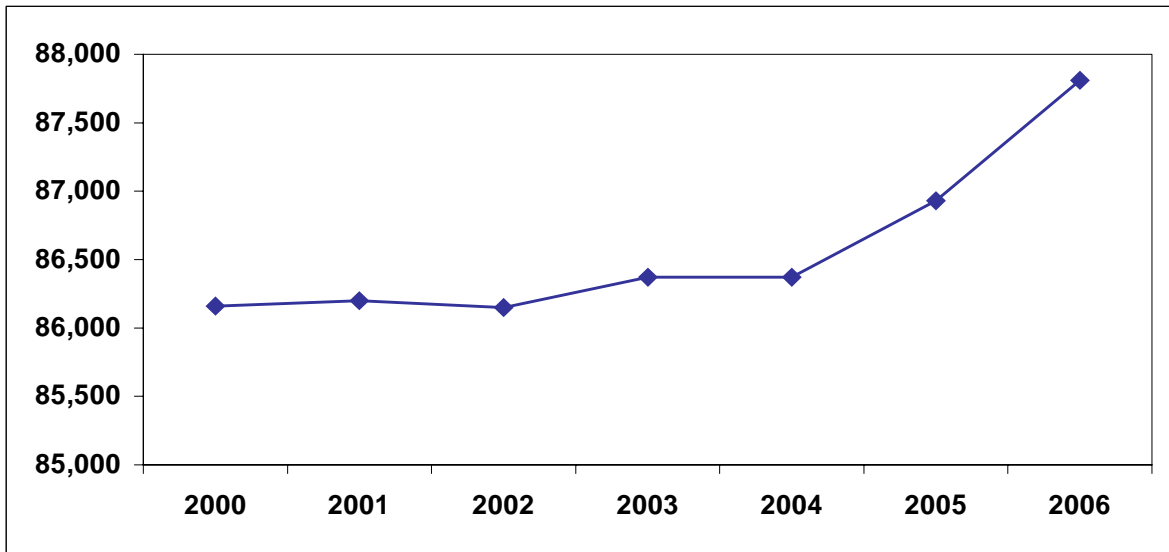

## Population

Stirling's population is growing. Population growth in Stirling between 2000 and 2006 was two per cent, double the one per cent average rate of growth for Scotland as a whole. Stirling's population growth is projected to continue, with a forecast increase of 12 per cent between 2006 and 2031, more than double the five per cent rate of growth forecast for Scotland as a whole.

Stirling's population is projected to increase from 87,810 residents (GRO, 2006) to 97,954 residents in 2031

Figure 1 below plots Stirling's population growth between 2000 and 2006 (1,500 increase).

**Figure 1: Population Time Series Data, Stirling Council Area**

Source: General Register Office for Scotland – Mid Year Population Estimates, Nomis

Figure 2 plots population projections for Stirling for the 2006 to 2031 time period. Stirling's population is projected to increase by 10,144 between 2006 and 2031.