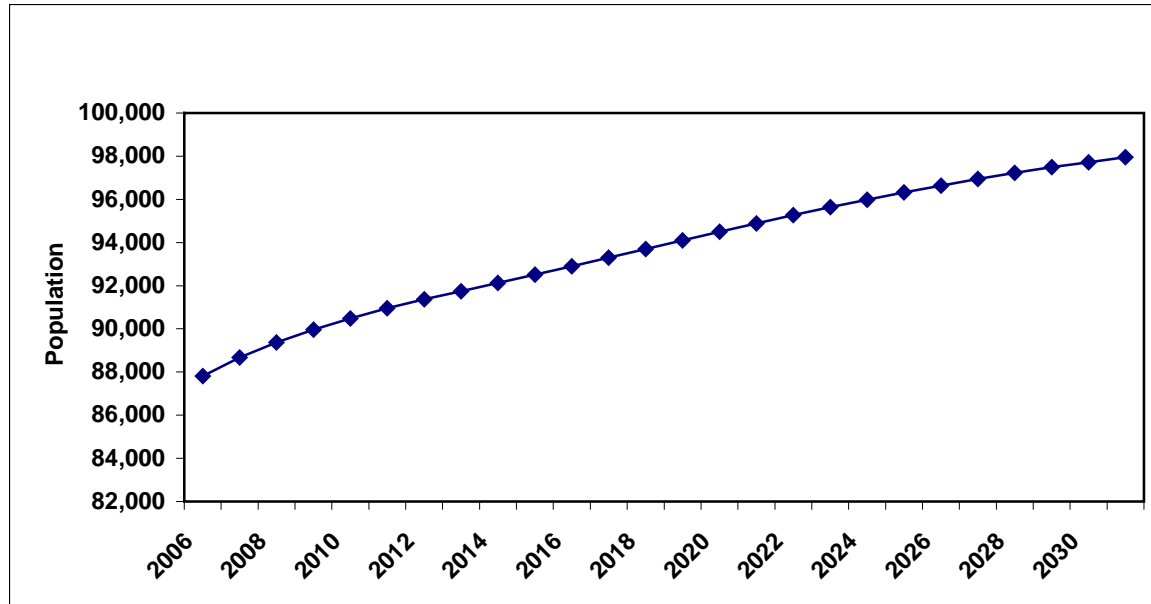

Figure 2 plots population projections for Stirling for the 2006 to 2031 time period. Stirling's population is projected to increase by 10,144 between 2006 and 2031.

Figure 2: 2006 Based Population Projections, Stirling Council Area

Source: General Register Office for Scotland – Population Projections

Stirling's population has a similar age structure to Scotland's population as a whole (Figure 3).

Figure 3: Population Age Structure, Stirling Council Area and Scotland, 2006

Age	Scotland		Stirling	
	number	per cent	number	per cent
<15	856,100	16.7	15,500	17.7
15-29	978,100	19.1	17,100	19.4
30-44	1,107,100	21.6	18,000	20.4
45-59	1,058,100	20.7	18,100	20.6
60 +	1,117,500	21.8	19,200	21.9
Working Age 16-59/64	3,212,557	62.8	54,310	61.8
Total	5,116,900	100.0	87,800	100.0

Source: General Register Office for Scotland – Mid Year Population Estimates, Nomis