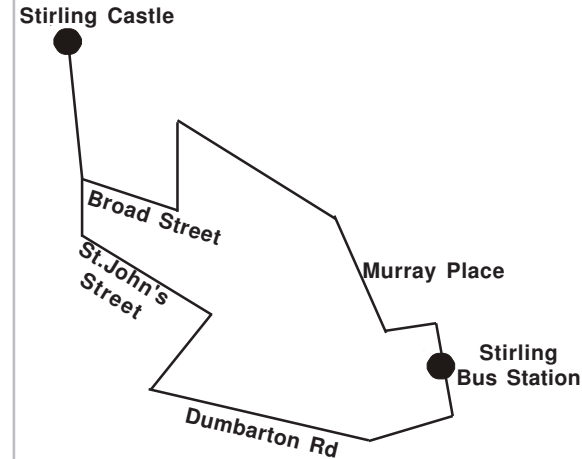

Code:

NSD - Operates Non-schooldays only

Journeys start and finish at Plean operating via Bannockburn

Bus Service

Stirling City Centre - Stirling Castle

Service 17

as from Monday 2 October 2006

Route:

From Stirling Bus Station via Goosecroft Road, Wellgreen Road, Port Street, Dumbarton Road, Corn Exchange Road, Spittal Street, St John Street, Castle Wynd, Stirling Castle (car park), Castle Wynd, Broad Street, St Mary's Wynd, Queen Street, Barnton Street, Murray Place, Station Road to Bus Station.