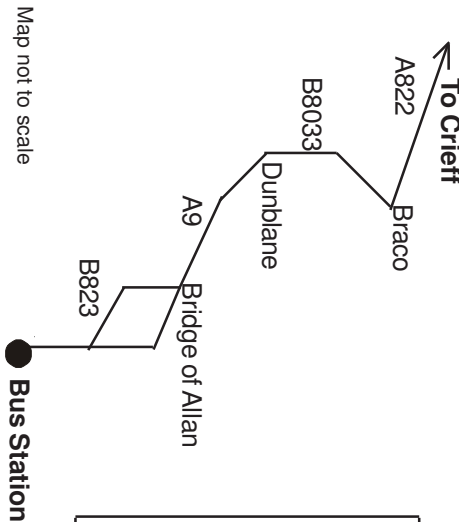

Operator Code	CFF	CFF	CFF	CFF
Service Number	47	47	47	47

Stirling Bus Station	1235	1435	1710	1855
University (opp Road End)	1245	1445	1720	1905
Bridge of Allan (opp Royal Hotel)	1247	1447	1722	1907
Dunblane (Railway Station)	....	1452	....	1912
Dunblane (Police Station)	1253	1453	1728	1913
Greenloaning	1302	1502	1737	1922
Braco (Front Street)	1305	1505	1740	1925
Muthill (Drummond Street)	1317	1517	1752	1937
Crieff (Visitor Centre)	1321	1521	1756	1941
Crieff (High St - Royal Bank)	1324	1524	1759	1944

The information printed in this timetable is believed to be correct at the time of preparation but is not guaranteed. Alterations to services may occur at short notice and this information cannot be updated. Neither Stirling Council nor the transport operators will accept liability for any loss, damage or inconvenience caused through error, omission or out of date information.

Public Transport Co-ordination, Stirling Bus Station,
Goosecroft Road, Stirling FK8 1PF

Printed June 2008

Bus Service

Crieff - Kinbuck - Ashfield - Stirling

Summary Timetable

Services H31/47/47A/C48/58/358
as from Friday 27 June 2008

Route:
Outward - From Stirling Bus Station, Stirling University, Bridge of Allan, A9, Dunblane, B8033, Greenloaning, B8033, Braco, Muthill to Crieff
Inward - From Crieff, Muthill, Braco, B8033, Greenloaning, B8033, Dunblane, A9, Bridge of Allan, Stirling University to Stirling Bus Station.
Note: Morrison Travel Service - Cornhill, Ashfield and Kinbuck.

Bus Operator Codes and Tel No's

FEED - First Tel: 08708 727271
HCC - Harlequin Coaches Ltd. Tel: 01786 451200
MT - Morrison's Travel Ltd. Tel: 01786 461616
CFF - Crieff Travel Tel: 01764 654333

traveline
public transport info

0871 200 22 33

www.travelinescotland.com