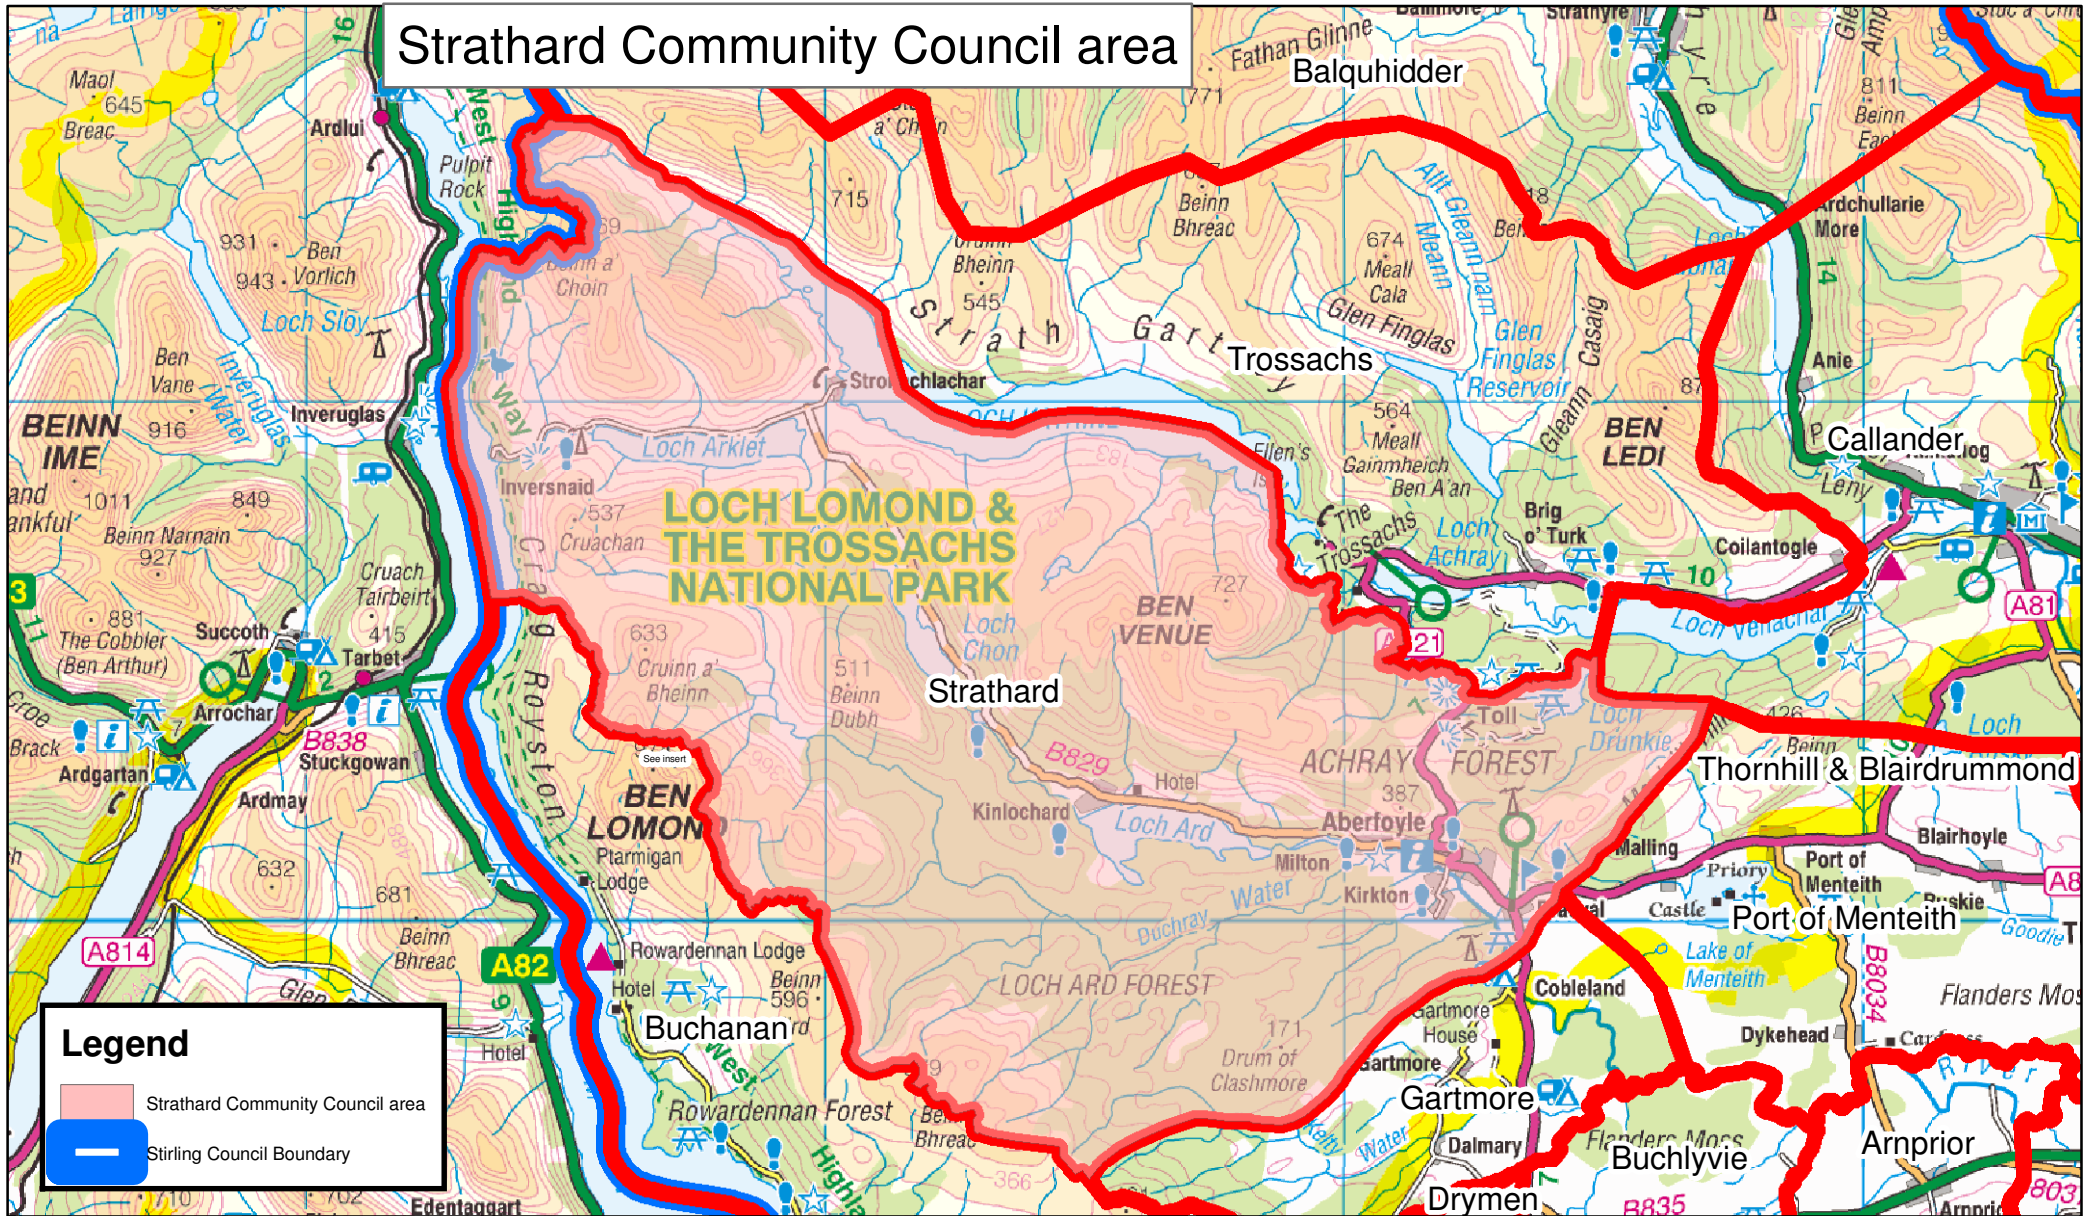

Strathard Community Council area

Legend

- Strathard Community Council area
- Stirling Council Boundary

Based upon Ordnance Survey mapping with the permission of the controller of Her Majesty's Stationary Office (HMSO) (c) Crown Copyright. Unauthorised reproduction infringes Crown copyright and may lead to prosecution or civil proceedings. Stirling Council 100020780(2008)

Strathard Community Council Area

Source: Research Team, Stirling Council

Scale : 1:145,681

Date : 20/03/08