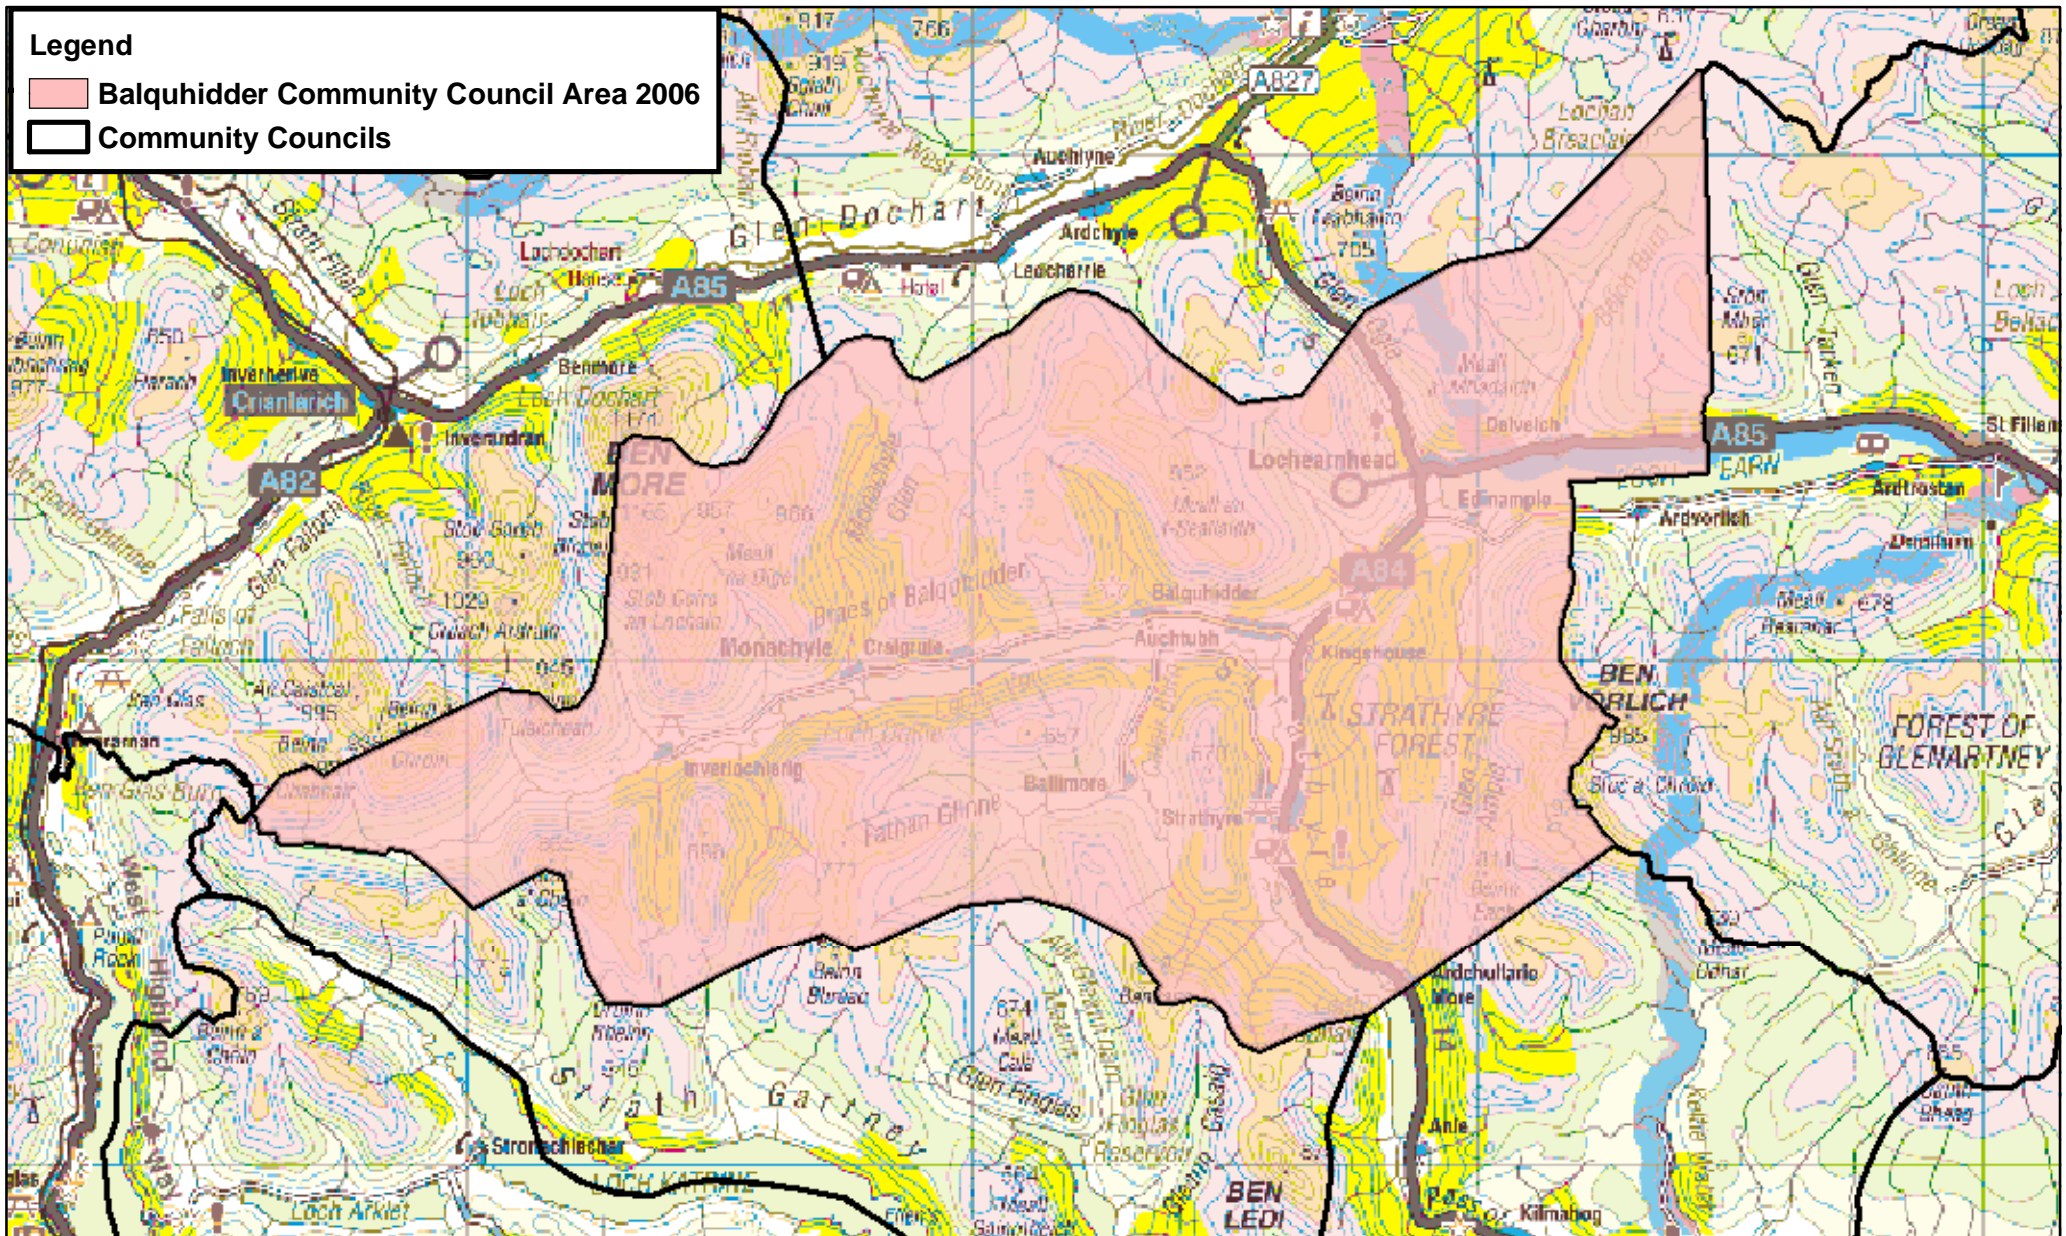

**Legend**

-  Balquhider Community Council Area 2006
-  Community Councils

Based upon Ordnance Survey mapping with the permission of the controller of Her Majesty's Stationary Office (HMSO) (c) Crown Copyright. Unauthorised reproduction infringes Crown copyright and may lead to prosecution or civil proceedings. Stirling Council 100020780(2006)

**Balquhider Community Council Area 2006**

Scale : 1:150,000

Date : October 2006