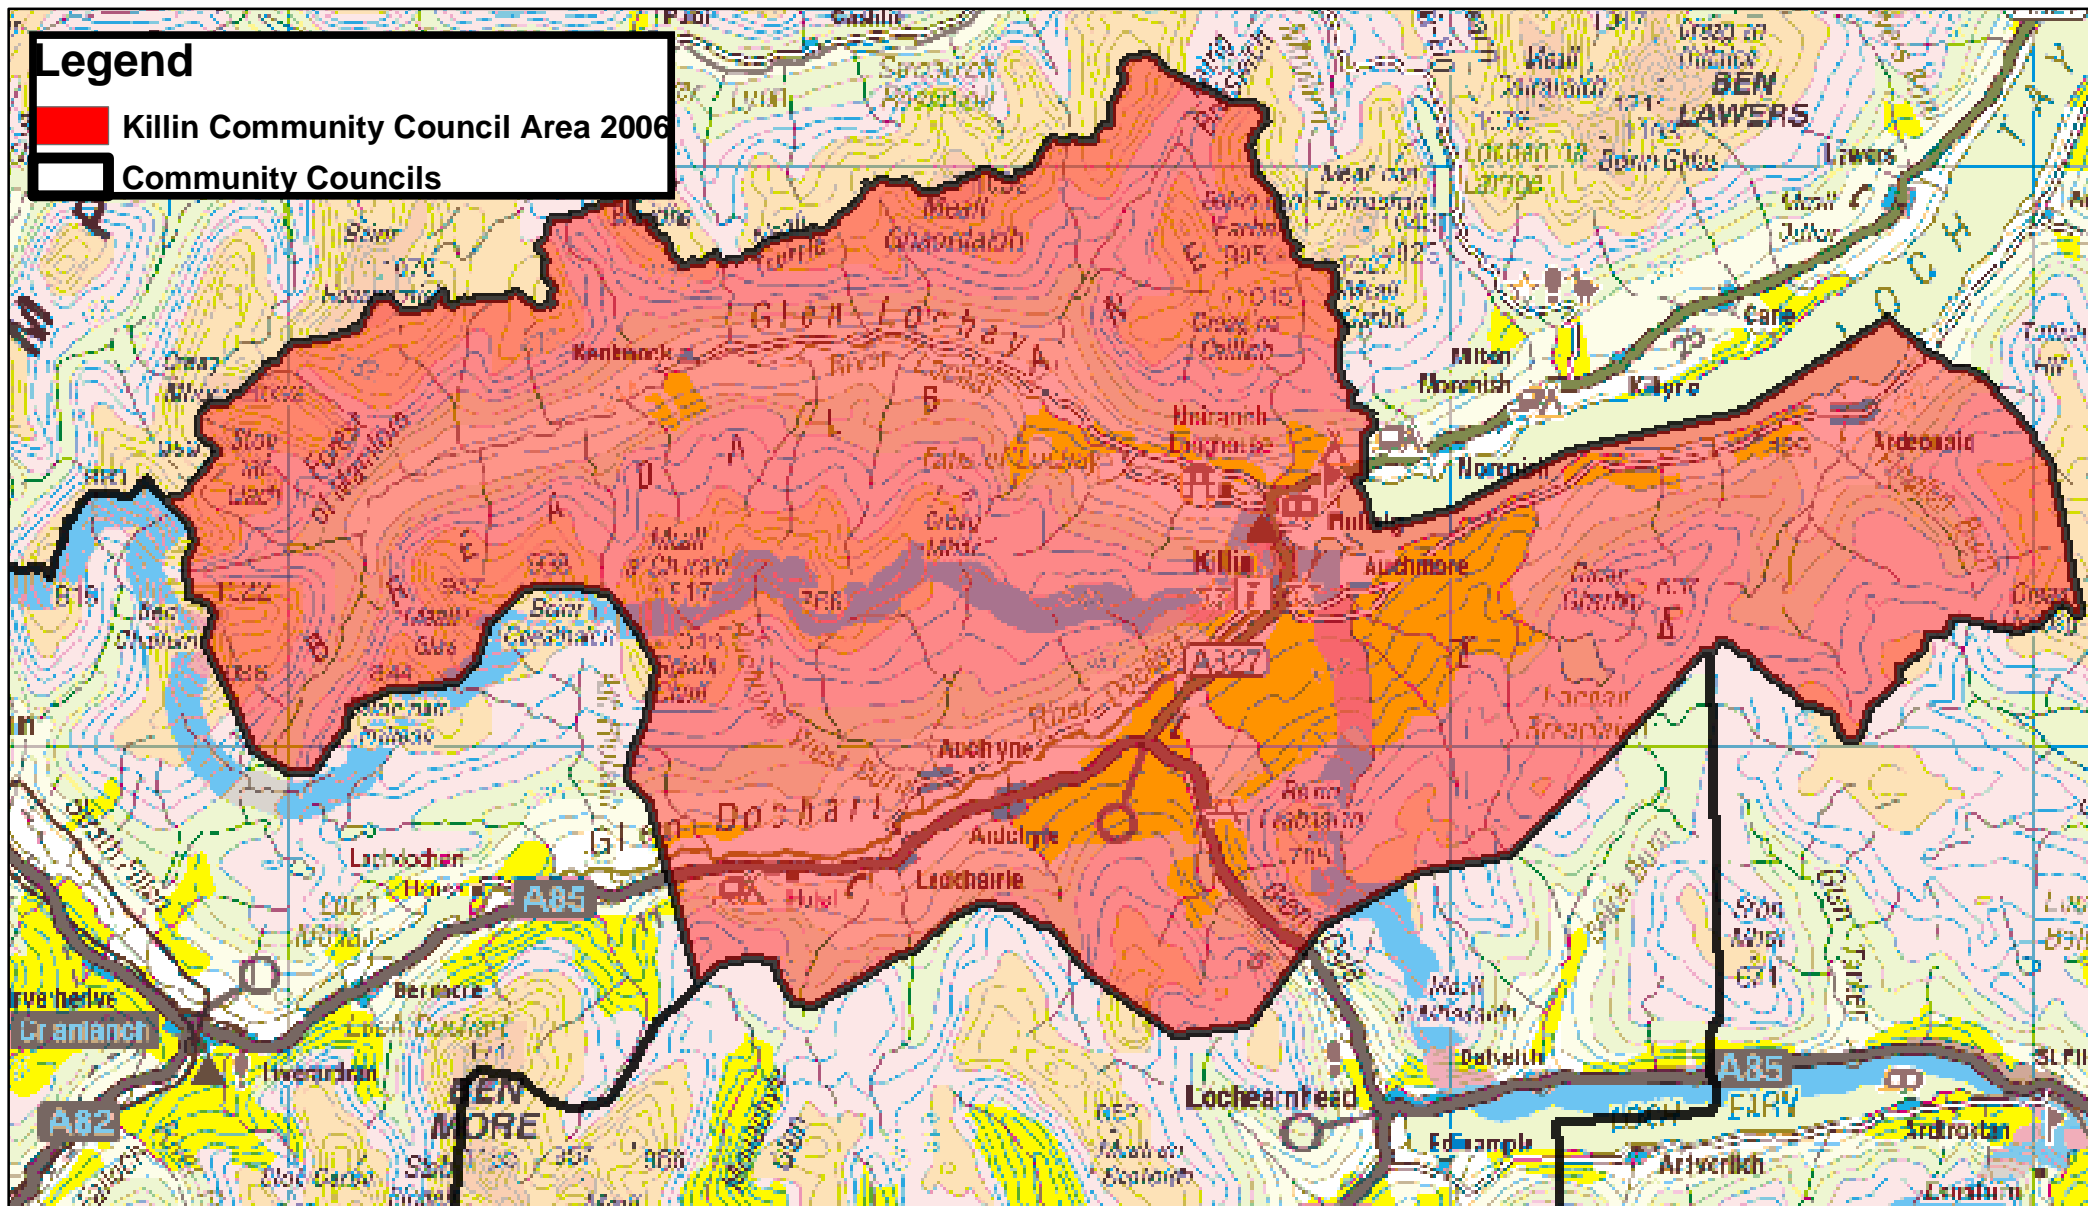

# Legend

-  Killin Community Council Area 2006
-  Community Councils

Based upon Ordnance Survey mapping with the permission of the controller of Her Majesty's Stationary Office (HMSO) (c) Crown Copyright. Unauthorised reproduction infringes Crown copyright and may lead to prosecution or civil proceedings. Stirling Council 100020780(2006)

## Killin Community Council Area 2006

Scale :1:130,000

Date : October 2006